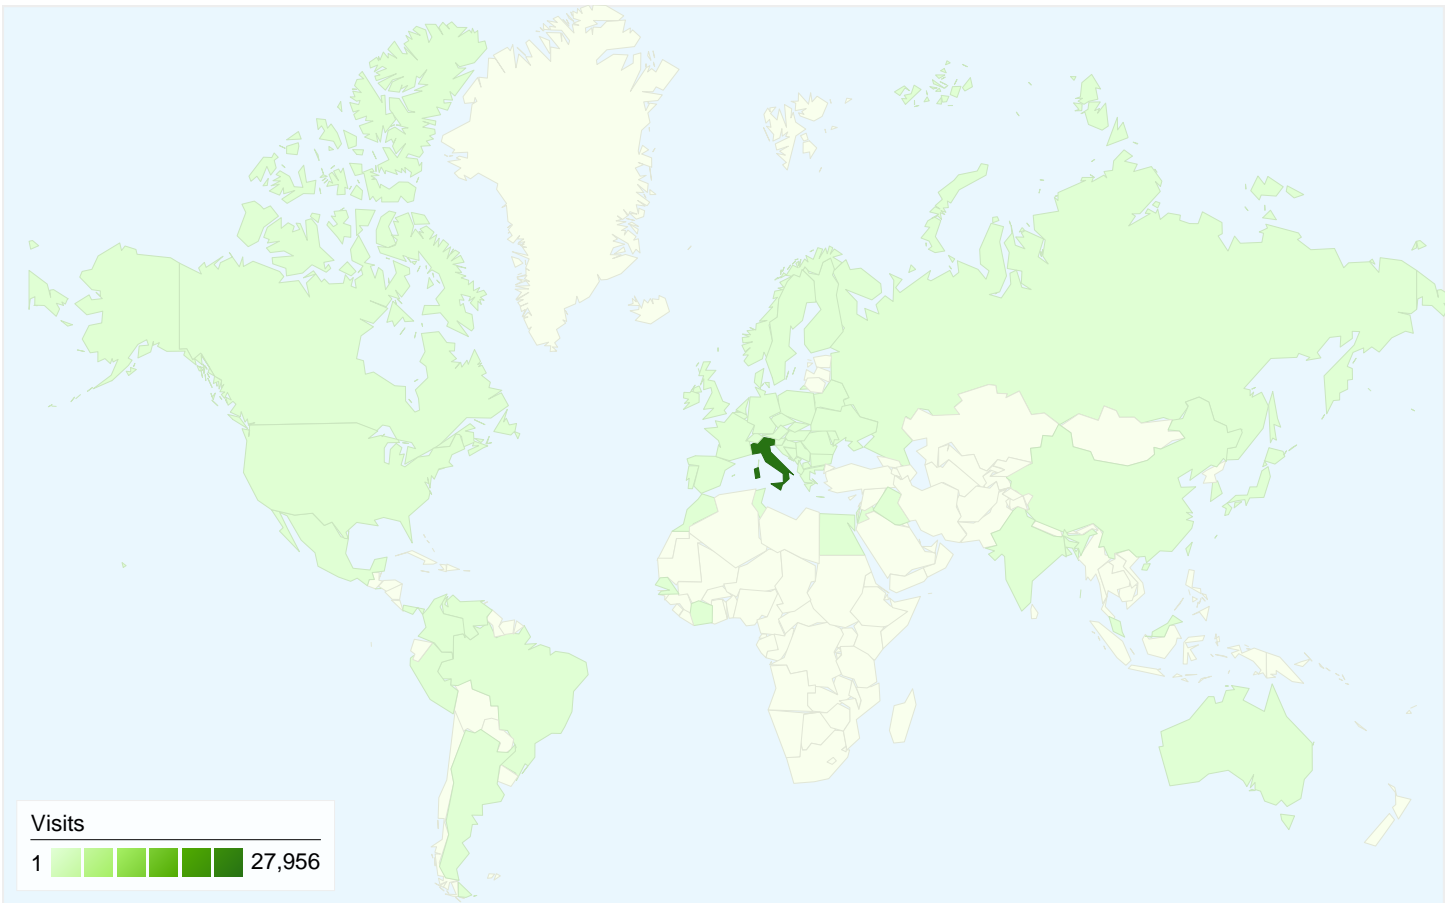

All traffic sources sent a total of 28,590 visits

-  17.82% Direct Traffic
-  11.11% Referring Sites
-  71.07% Search Engines

- Search Engines
20,319.00 (71.07%)
- Direct Traffic
5,094.00 (17.82%)
- Referring Sites
3,177.00 (11.11%)

 **2,681** Visits with Event

 **1.41** Events / Visit

Top Events

Downloads

1,902 Total Events
% of Site Total: 50.37%

Outgoing links

989 Total Events
% of Site Total: 26.19%

Outbound links

765 Total Events
% of Site Total: 20.26%

Bounce Rate for all visitors

Nov 13, 2010 - Nov 12, 2011

Comparing to: Site

44.53% Bounce Rate

Saturday, November 13, 2010	20.51%
Sunday, November 14, 2010	16.99%
Monday, November 15, 2010	22.43%
Tuesday, November 16, 2010	25.60%
Wednesday, November 17, 2010	25.00%
Thursday, November 18, 2010	24.39%
Friday, November 19, 2010	29.27%
Saturday, November 20, 2010	20.20%
Sunday, November 21, 2010	41.41%
Monday, November 22, 2010	31.71%
Tuesday, November 23, 2010	31.25%
Wednesday, November 24, 2010	34.88%
Thursday, November 25, 2010	42.65%
Friday, November 26, 2010	33.33%
Saturday, November 27, 2010	39.64%
Sunday, November 28, 2010	33.90%
Monday, November 29, 2010	36.00%
Tuesday, November 30, 2010	36.97%
Wednesday, December 1, 2010	35.19%
Thursday, December 2, 2010	43.56%
Friday, December 3, 2010	33.33%
Saturday, December 4, 2010	33.03%
Sunday, December 5, 2010	34.51%
Monday, December 6, 2010	36.11%
Tuesday, December 7, 2010	37.30%
Wednesday, December 8, 2010	39.53%

1 - 10 of 9,206

28,590 visits came from 65 countries/territories

Site Usage

Country/Territory	Visits	Pages/Visit	Avg. Time on Site	% New Visits	Bounce Rate
Italy	27,956	4.22	00:04:19	53.98%	44.16%
United States	87	1.76	00:01:59	98.85%	87.36%
Slovenia	65	4.00	00:02:50	61.54%	47.69%
Austria	50	4.28	00:02:46	72.00%	64.00%
Switzerland	49	1.92	00:00:45	95.92%	73.47%
Brazil	49	1.73	00:00:29	38.78%	65.31%
Germany	48	2.83	00:01:43	89.58%	52.08%
France	25	1.92	00:00:32	92.00%	68.00%
(not set)	20	3.50	00:03:28	80.00%	40.00%