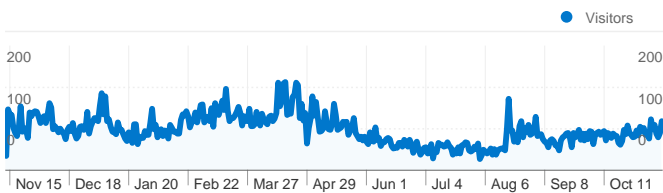

Visitors Overview

Visitors
15,683

Content Overview

Pages	Pageviews	% Pageviews
/	24,151	20.17%
/node/189	2,958	2.47%
/node/64	2,630	2.20%
/node/62	2,394	2.00%
/node/77	2,016	1.68%

Event Tracking Categories

Event Category	Total Events	% visits
Downloads	1,902	50.37%
Outgoing links	989	26.19%
Outbound links	765	20.26%
Mails	120	3.18%