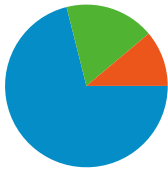

Site Usage

28,590 Visits

44.53% Bounce Rate

119,735 Pageviews

00:04:16 Avg. Time on Site

4.19 Pages/Visit

54.55% % New Visits

Traffic Sources Overview

Event Tracking Categories

Event Category	Total Events	% visits
Downloads	1,902	50.37%
Outgoing links	989	26.19%
Outbound links	765	20.26%
Mails	120	3.18%

Event Tracking Overview

Total Events
3,776

Bounce Rate for all visitors

Search sent 20,319 total visits via 9,206 keywords

Site Usage

Visits	Pages/Visit	Avg. Time on Site	% New Visits	Bounce Rate	
20,319 % of Site Total: 71.07%	3.88 Site Avg: 4.19 (-7.33%)	00:03:47 Site Avg: 00:04:16 (-11.39%)	60.97% Site Avg: 54.55% (11.76%)	48.10% Site Avg: 44.53% (8.00%)	
Keyword	Visits	Pages/Visit	Avg. Time on Site	% New Visits	Bounce Rate
chiesacormons	1,499	3.31	00:04:05	6.87%	60.91%
chiesa cormons	1,250	6.39	00:07:42	17.20%	25.20%
parrocchia di cormons	777	5.03	00:03:08	38.61%	15.19%
grest 2011	676	2.23	00:00:58	89.50%	52.96%
parrocchia cormons	649	7.39	00:08:24	38.83%	16.95%
www.chiesacormons.it	566	7.72	00:08:08	19.79%	19.96%
chiesa borgnano	350	11.63	00:23:12	0.00%	15.71%
www.chiesacormons	231	4.08	00:08:11	2.60%	34.63%
hairspray compagnia parrocchiale	204	4.30	00:05:57	0.00%	48.04%
chiesa cormòns	201	3.30	00:02:44	2.49%	63.18%

1 - 10 of 9,206

28,590 visits came from 65 countries/territories

Site Usage

Country/Territory	Visits	Pages/Visit	Avg. Time on Site	% New Visits	Bounce Rate
Italy	27,956	4.22	00:04:19	53.98%	44.16%
United States	87	1.76	00:01:59	98.85%	87.36%
Slovenia	65	4.00	00:02:50	61.54%	47.69%
Austria	50	4.28	00:02:46	72.00%	64.00%
Switzerland	49	1.92	00:00:45	95.92%	73.47%
Brazil	49	1.73	00:00:29	38.78%	65.31%
Germany	48	2.83	00:01:43	89.58%	52.08%
France	25	1.92	00:00:32	92.00%	68.00%
(not set)	20	3.50	00:03:28	80.00%	40.00%