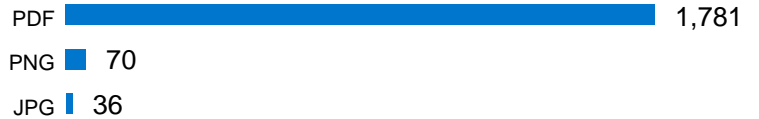

15,683 people visited this site

 **28,590 Visits**

 **15,683 Absolute Unique Visitors**

 **119,735 Pageviews**

 **4.19 Average Pageviews**

 **00:04:16 Time on Site**

 **44.53% Bounce Rate**

 **54.55% New Visits**

Technical Profile

Browser	Visits	% visits
Internet Explorer	12,642	44.22%
Firefox	7,845	27.44%
Chrome	3,668	12.83%
Safari	3,113	10.89%
SeaMonkey	1,080	3.78%

2,681 of your visits sent events

 **3,776** Total Events

 **2,681** Visits with Event

 **1.41** Events / Visit

Top Events

Downloads

1,902 Total Events
% of Site Total: 50.37%

Outgoing links

989 Total Events
% of Site Total: 26.19%

Outbound links