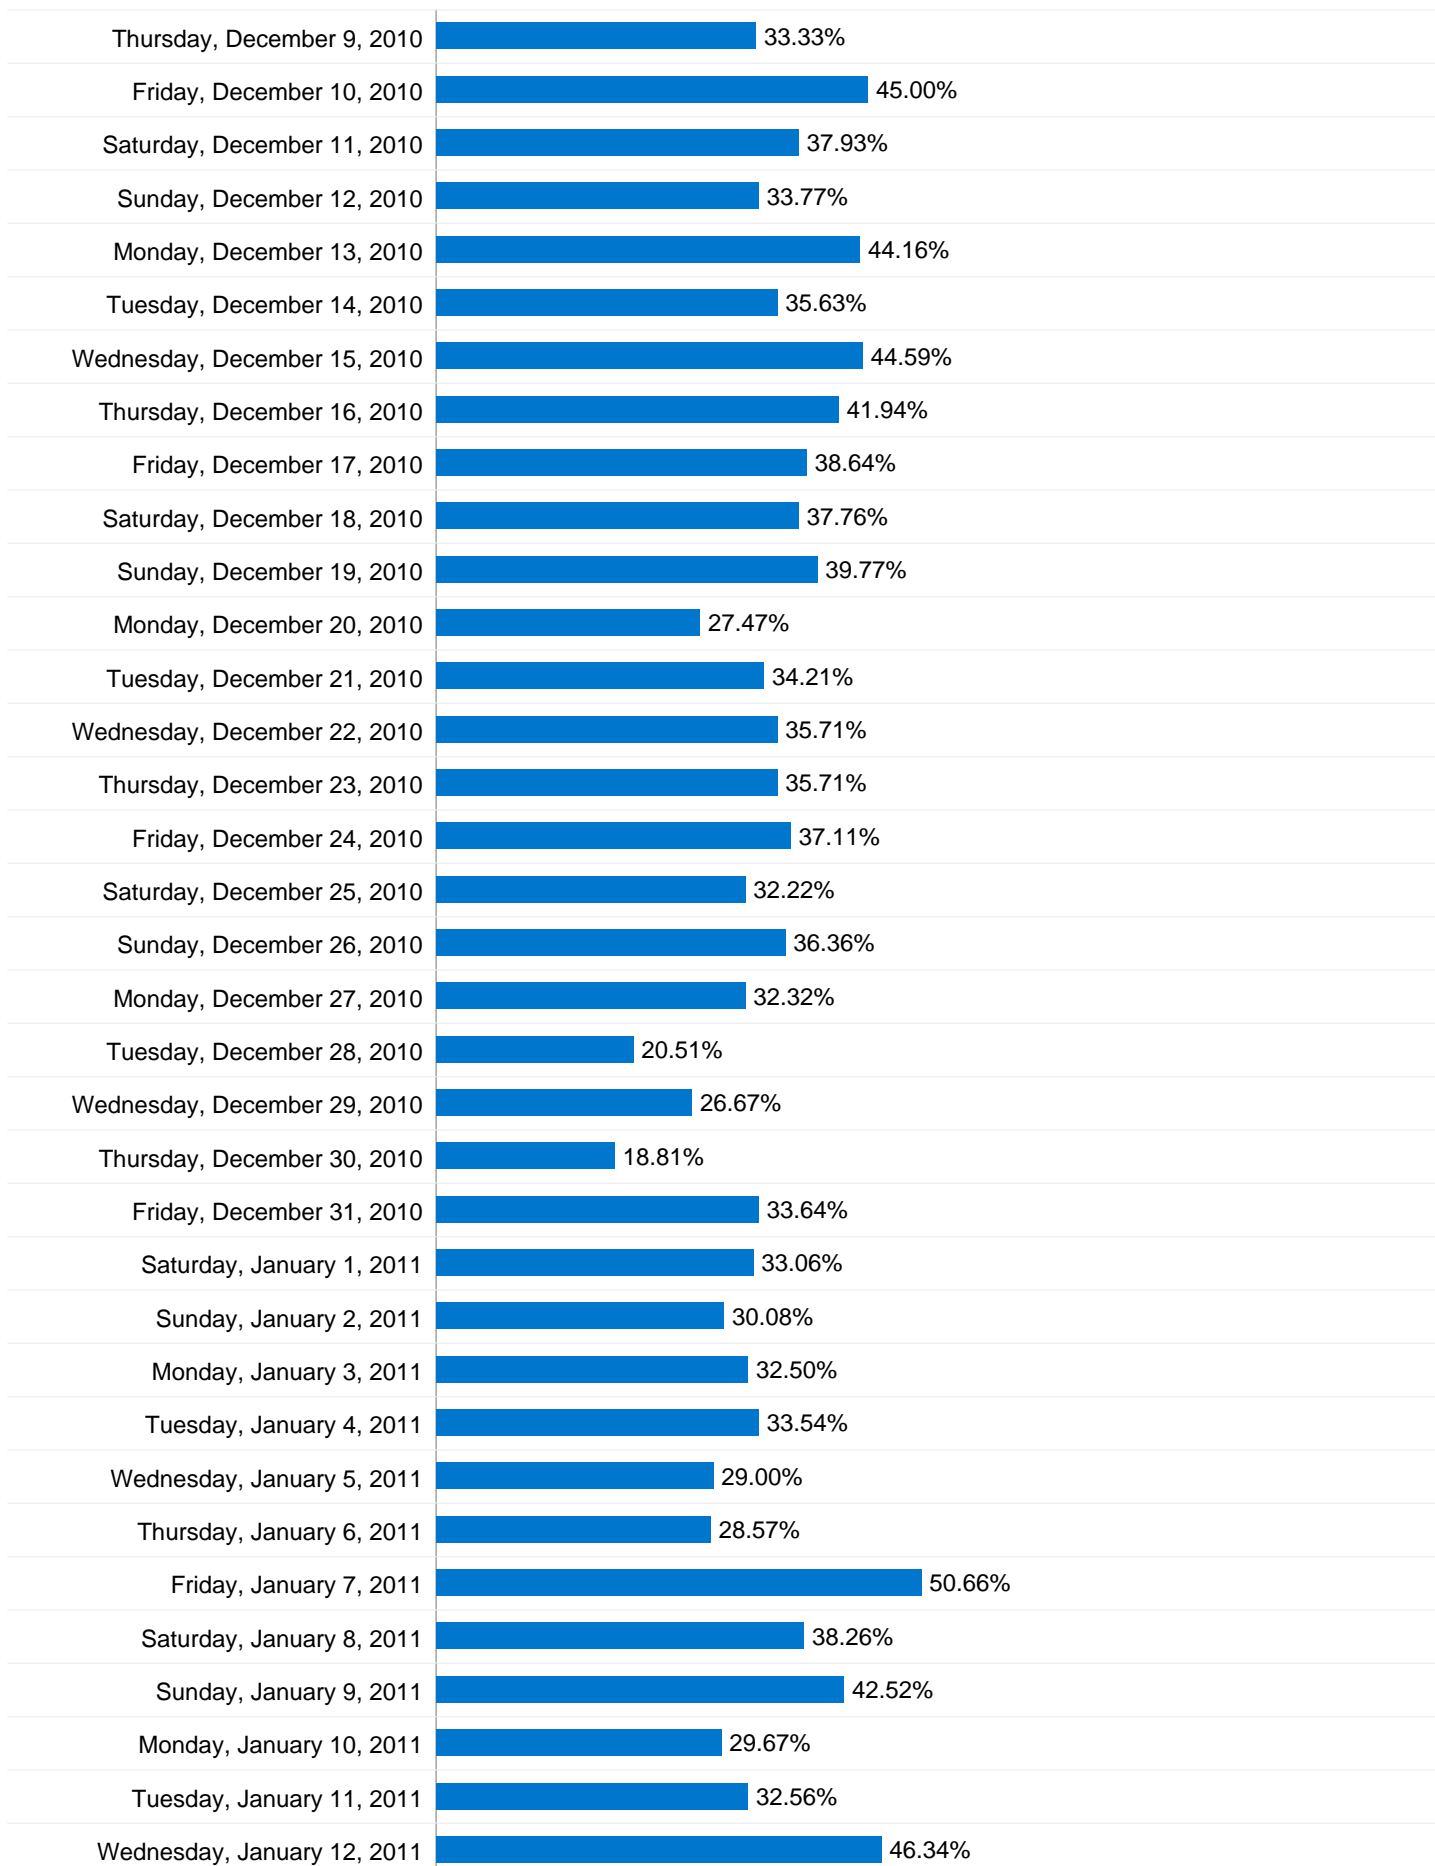

All traffic sources sent a total of 28,590 visits

-  17.82% Direct Traffic
-  11.11% Referring Sites
-  71.07% Search Engines

- Search Engines
20,319.00 (71.07%)
- Direct Traffic
5,094.00 (17.82%)
- Referring Sites
3,177.00 (11.11%)

 **2,681** Visits with Event

 **1.41** Events / Visit

Top Events

Downloads

1,902 Total Events
% of Site Total: 50.37%

Outgoing links

989 Total Events
% of Site Total: 26.19%

Outbound links

765 Total Events
% of Site Total: 20.26%

Bounce Rate for all visitors

Nov 13, 2010 - Nov 12, 2011

Comparing to: Site

44.53% Bounce Rate

Saturday, November 13, 2010	20.51%
Sunday, November 14, 2010	16.99%
Monday, November 15, 2010	22.43%
Tuesday, November 16, 2010	25.60%
Wednesday, November 17, 2010	25.00%
Thursday, November 18, 2010	24.39%
Friday, November 19, 2010	29.27%
Saturday, November 20, 2010	20.20%
Sunday, November 21, 2010	41.41%
Monday, November 22, 2010	31.71%
Tuesday, November 23, 2010	31.25%
Wednesday, November 24, 2010	34.88%
Thursday, November 25, 2010	42.65%
Friday, November 26, 2010	33.33%
Saturday, November 27, 2010	39.64%
Sunday, November 28, 2010	33.90%
Monday, November 29, 2010	36.00%
Tuesday, November 30, 2010	36.97%
Wednesday, December 1, 2010	35.19%
Thursday, December 2, 2010	43.56%
Friday, December 3, 2010	33.33%
Saturday, December 4, 2010	33.03%
Sunday, December 5, 2010	34.51%
Monday, December 6, 2010	36.11%
Tuesday, December 7, 2010	37.30%
Wednesday, December 8, 2010	39.53%

1 - 10 of 9,206

28,590 visits came from 65 countries/territories

Site Usage

Country/Territory	Visits	Pages/Visit	Avg. Time on Site	% New Visits	Bounce Rate
Italy	27,956	4.22	00:04:19	53.98%	44.16%
United States	87	1.76	00:01:59	98.85%	87.36%
Slovenia	65	4.00	00:02:50	61.54%	47.69%
Austria	50	4.28	00:02:46	72.00%	64.00%
Switzerland	49	1.92	00:00:45	95.92%	73.47%
Brazil	49	1.73	00:00:29	38.78%	65.31%
Germany	48	2.83	00:01:43	89.58%	52.08%
France	25	1.92	00:00:32	92.00%	68.00%
(not set)	20	3.50	00:03:28	80.00%	40.00%