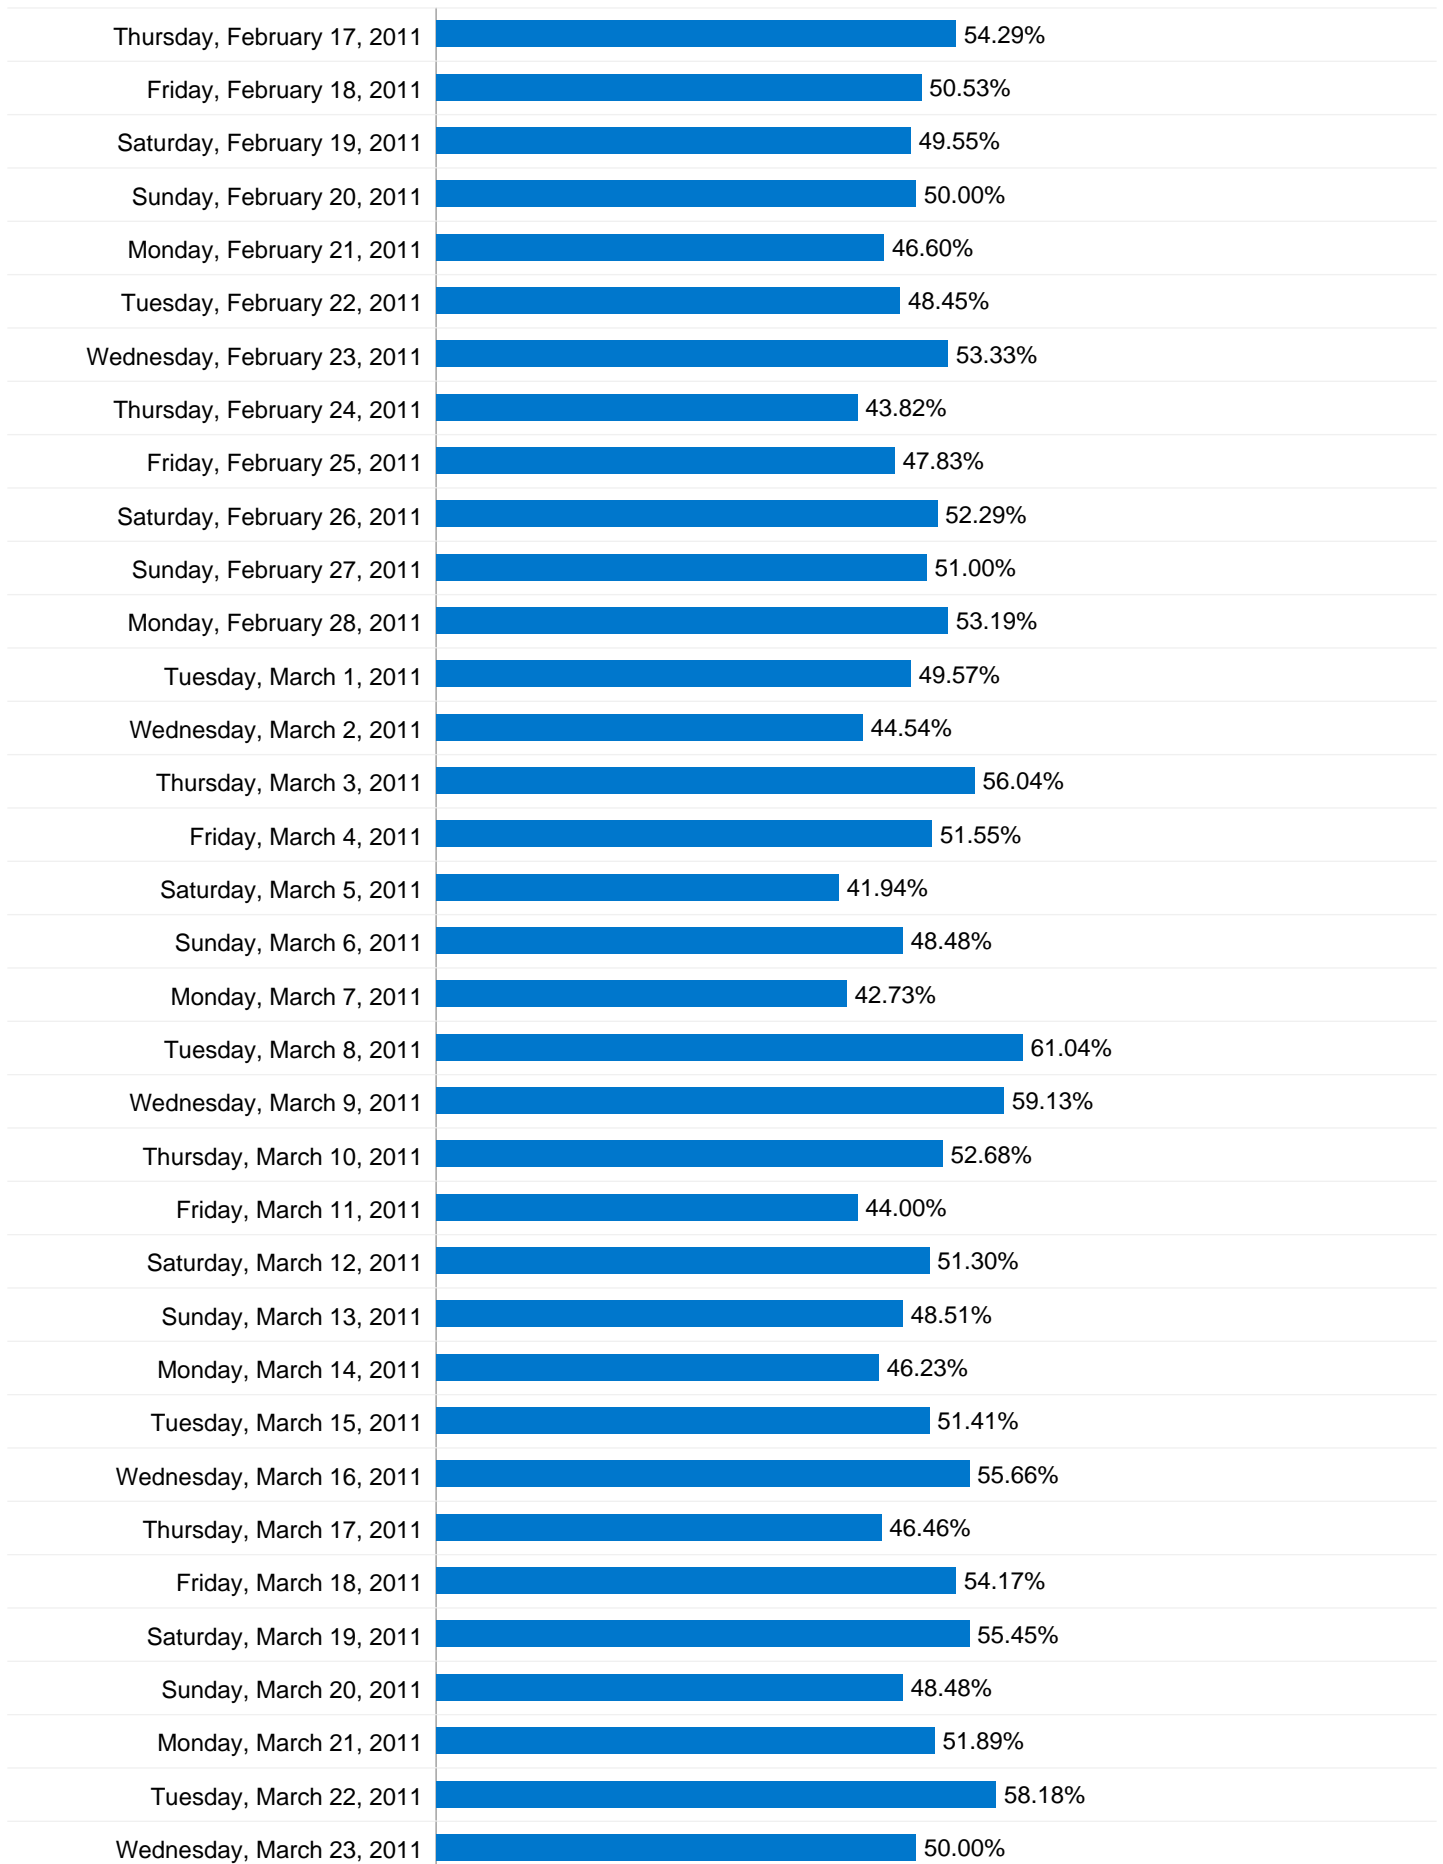

All traffic sources sent a total of 28,590 visits

-  17.82% Direct Traffic
-  11.11% Referring Sites
-  71.07% Search Engines

- Search Engines
20,319.00 (71.07%)
- Direct Traffic
5,094.00 (17.82%)
- Referring Sites
3,177.00 (11.11%)

 **2,681** Visits with Event

 **1.41** Events / Visit

Top Events

Downloads

1,902 Total Events
% of Site Total: 50.37%

Outgoing links

989 Total Events
% of Site Total: 26.19%

Outbound links

765 Total Events
% of Site Total: 20.26%

Bounce Rate for all visitors

Nov 13, 2010 - Nov 12, 2011

Comparing to: Site

44.53% Bounce Rate

Saturday, November 13, 2010	20.51%
Sunday, November 14, 2010	16.99%
Monday, November 15, 2010	22.43%
Tuesday, November 16, 2010	25.60%
Wednesday, November 17, 2010	25.00%
Thursday, November 18, 2010	24.39%
Friday, November 19, 2010	29.27%
Saturday, November 20, 2010	20.20%
Sunday, November 21, 2010	41.41%
Monday, November 22, 2010	31.71%
Tuesday, November 23, 2010	31.25%
Wednesday, November 24, 2010	34.88%
Thursday, November 25, 2010	42.65%
Friday, November 26, 2010	33.33%
Saturday, November 27, 2010	39.64%
Sunday, November 28, 2010	33.90%
Monday, November 29, 2010	36.00%
Tuesday, November 30, 2010	36.97%
Wednesday, December 1, 2010	35.19%
Thursday, December 2, 2010	43.56%
Friday, December 3, 2010	33.33%
Saturday, December 4, 2010	33.03%
Sunday, December 5, 2010	34.51%
Monday, December 6, 2010	36.11%
Tuesday, December 7, 2010	37.30%
Wednesday, December 8, 2010	39.53%

1 - 10 of 9,206

28,590 visits came from 65 countries/territories

Site Usage

Country/Territory	Visits	Pages/Visit	Avg. Time on Site	% New Visits	Bounce Rate
Italy	27,956	4.22	00:04:19	53.98%	44.16%
United States	87	1.76	00:01:59	98.85%	87.36%
Slovenia	65	4.00	00:02:50	61.54%	47.69%
Austria	50	4.28	00:02:46	72.00%	64.00%
Switzerland	49	1.92	00:00:45	95.92%	73.47%
Brazil	49	1.73	00:00:29	38.78%	65.31%
Germany	48	2.83	00:01:43	89.58%	52.08%
France	25	1.92	00:00:32	92.00%	68.00%
(not set)	20	3.50	00:03:28	80.00%	40.00%