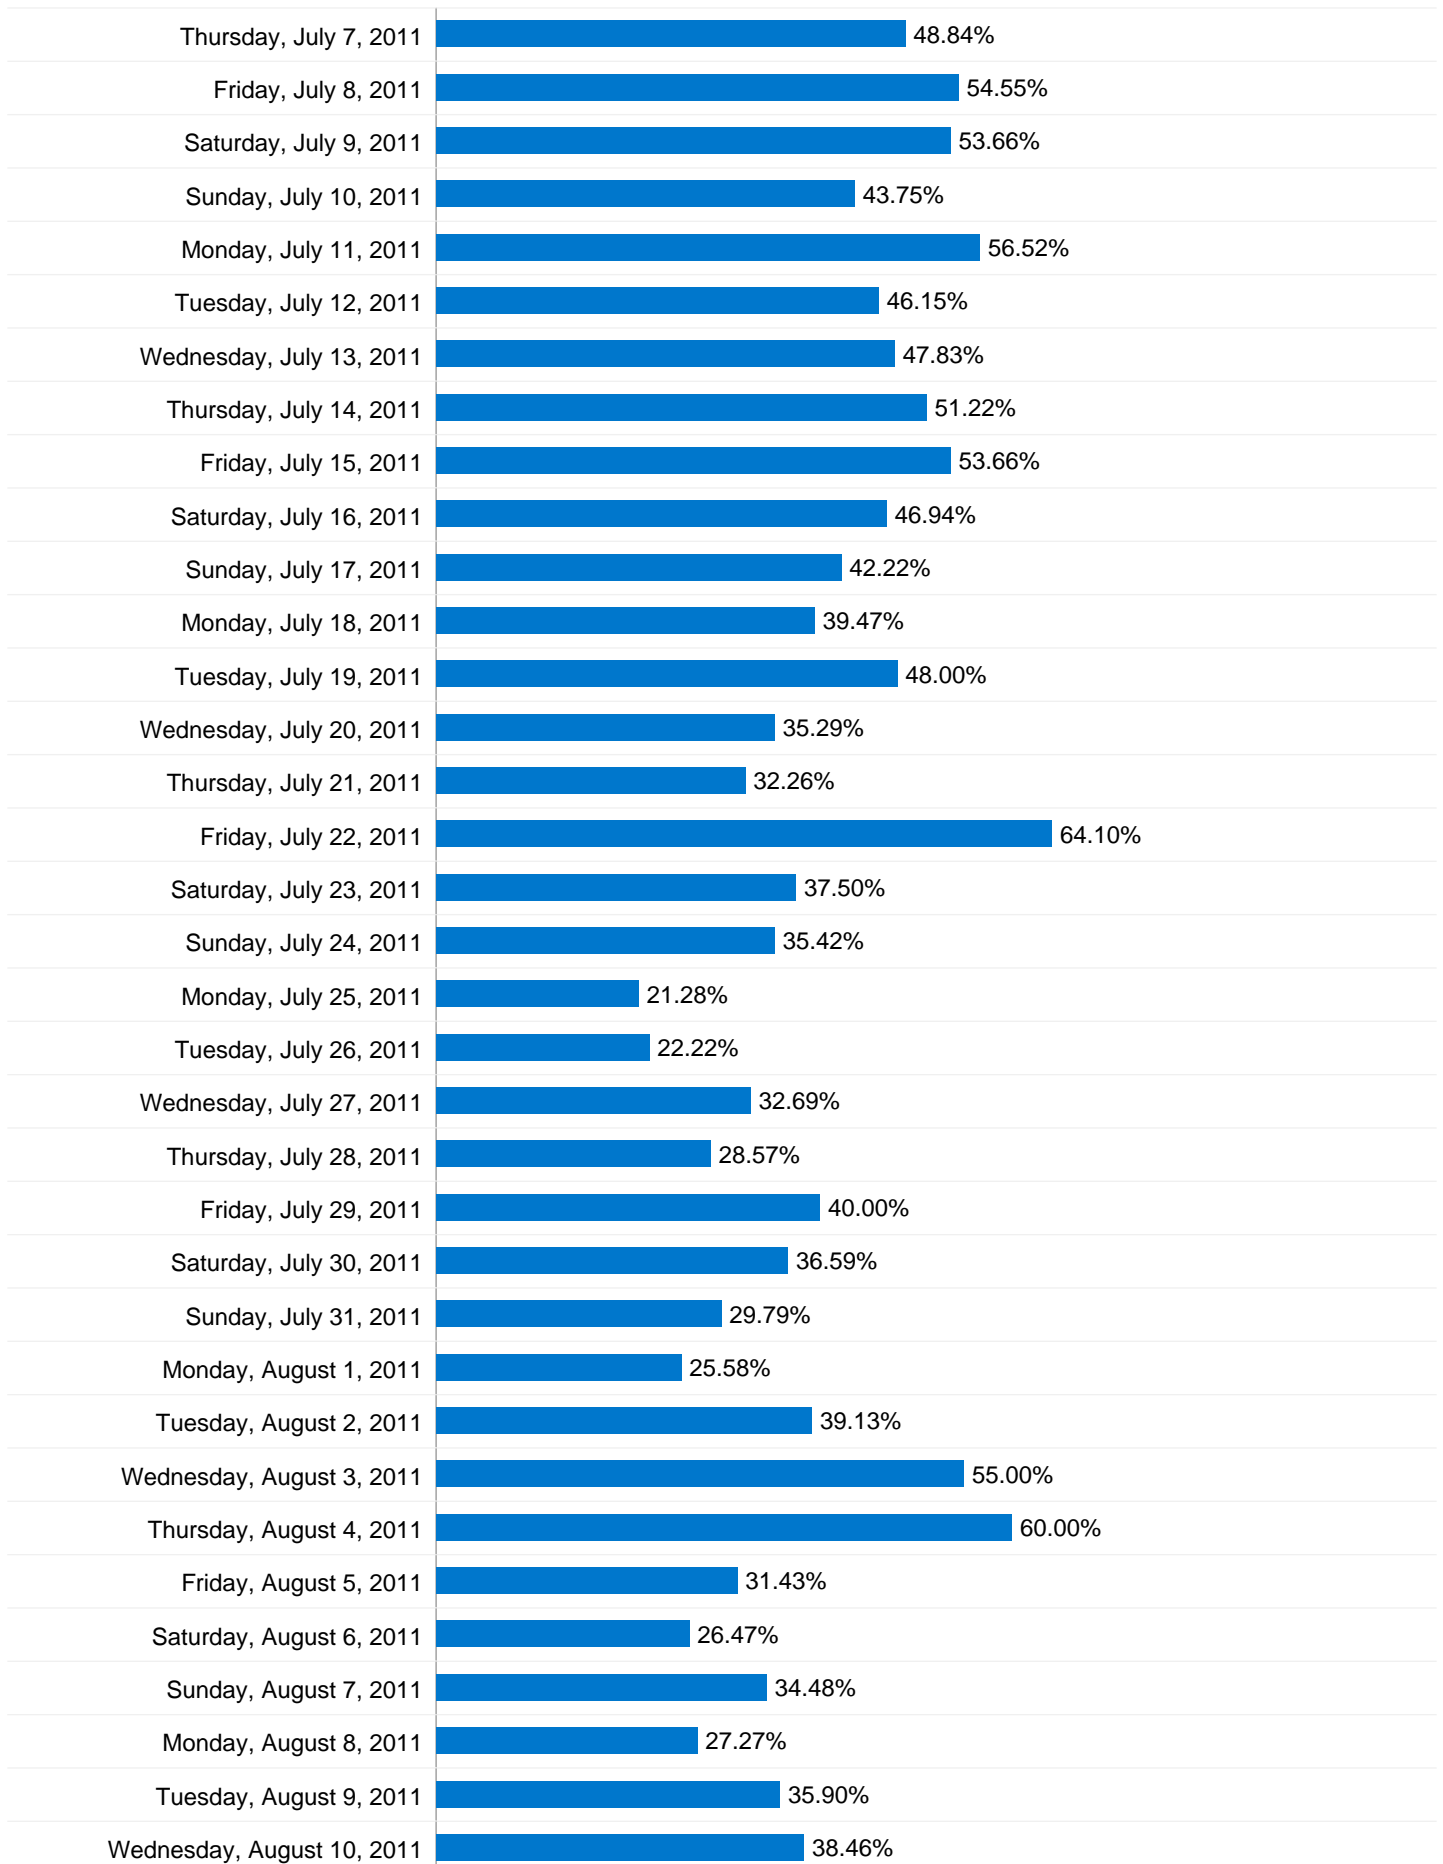

All traffic sources sent a total of 28,590 visits

-  17.82% Direct Traffic
-  11.11% Referring Sites
-  71.07% Search Engines

- Search Engines
20,319.00 (71.07%)
- Direct Traffic
5,094.00 (17.82%)
- Referring Sites
3,177.00 (11.11%)

765 Total Events
% of Site Total: 20.26%

Bounce Rate for all visitors

Nov 13, 2010 - Nov 12, 2011

Comparing to: Site

44.53% Bounce Rate

Saturday, November 13, 2010	20.51%
Sunday, November 14, 2010	16.99%
Monday, November 15, 2010	22.43%
Tuesday, November 16, 2010	25.60%
Wednesday, November 17, 2010	25.00%
Thursday, November 18, 2010	24.39%
Friday, November 19, 2010	29.27%
Saturday, November 20, 2010	20.20%
Sunday, November 21, 2010	41.41%
Monday, November 22, 2010	31.71%
Tuesday, November 23, 2010	31.25%
Wednesday, November 24, 2010	34.88%
Thursday, November 25, 2010	42.65%
Friday, November 26, 2010	33.33%
Saturday, November 27, 2010	39.64%
Sunday, November 28, 2010	33.90%
Monday, November 29, 2010	36.00%
Tuesday, November 30, 2010	36.97%
Wednesday, December 1, 2010	35.19%
Thursday, December 2, 2010	43.56%
Friday, December 3, 2010	33.33%
Saturday, December 4, 2010	33.03%
Sunday, December 5, 2010	34.51%
Monday, December 6, 2010	36.11%
Tuesday, December 7, 2010	37.30%
Wednesday, December 8, 2010	39.53%

1 - 10 of 9,206

28,590 visits came from 65 countries/territories

Site Usage

Country/Territory	Visits	Pages/Visit	Avg. Time on Site	% New Visits	Bounce Rate
Italy	27,956	4.22	00:04:19	53.98%	44.16%
United States	87	1.76	00:01:59	98.85%	87.36%
Slovenia	65	4.00	00:02:50	61.54%	47.69%
Austria	50	4.28	00:02:46	72.00%	64.00%
Switzerland	49	1.92	00:00:45	95.92%	73.47%
Brazil	49	1.73	00:00:29	38.78%	65.31%
Germany	48	2.83	00:01:43	89.58%	52.08%
France	25	1.92	00:00:32	92.00%	68.00%
(not set)	20	3.50	00:03:28	80.00%	40.00%