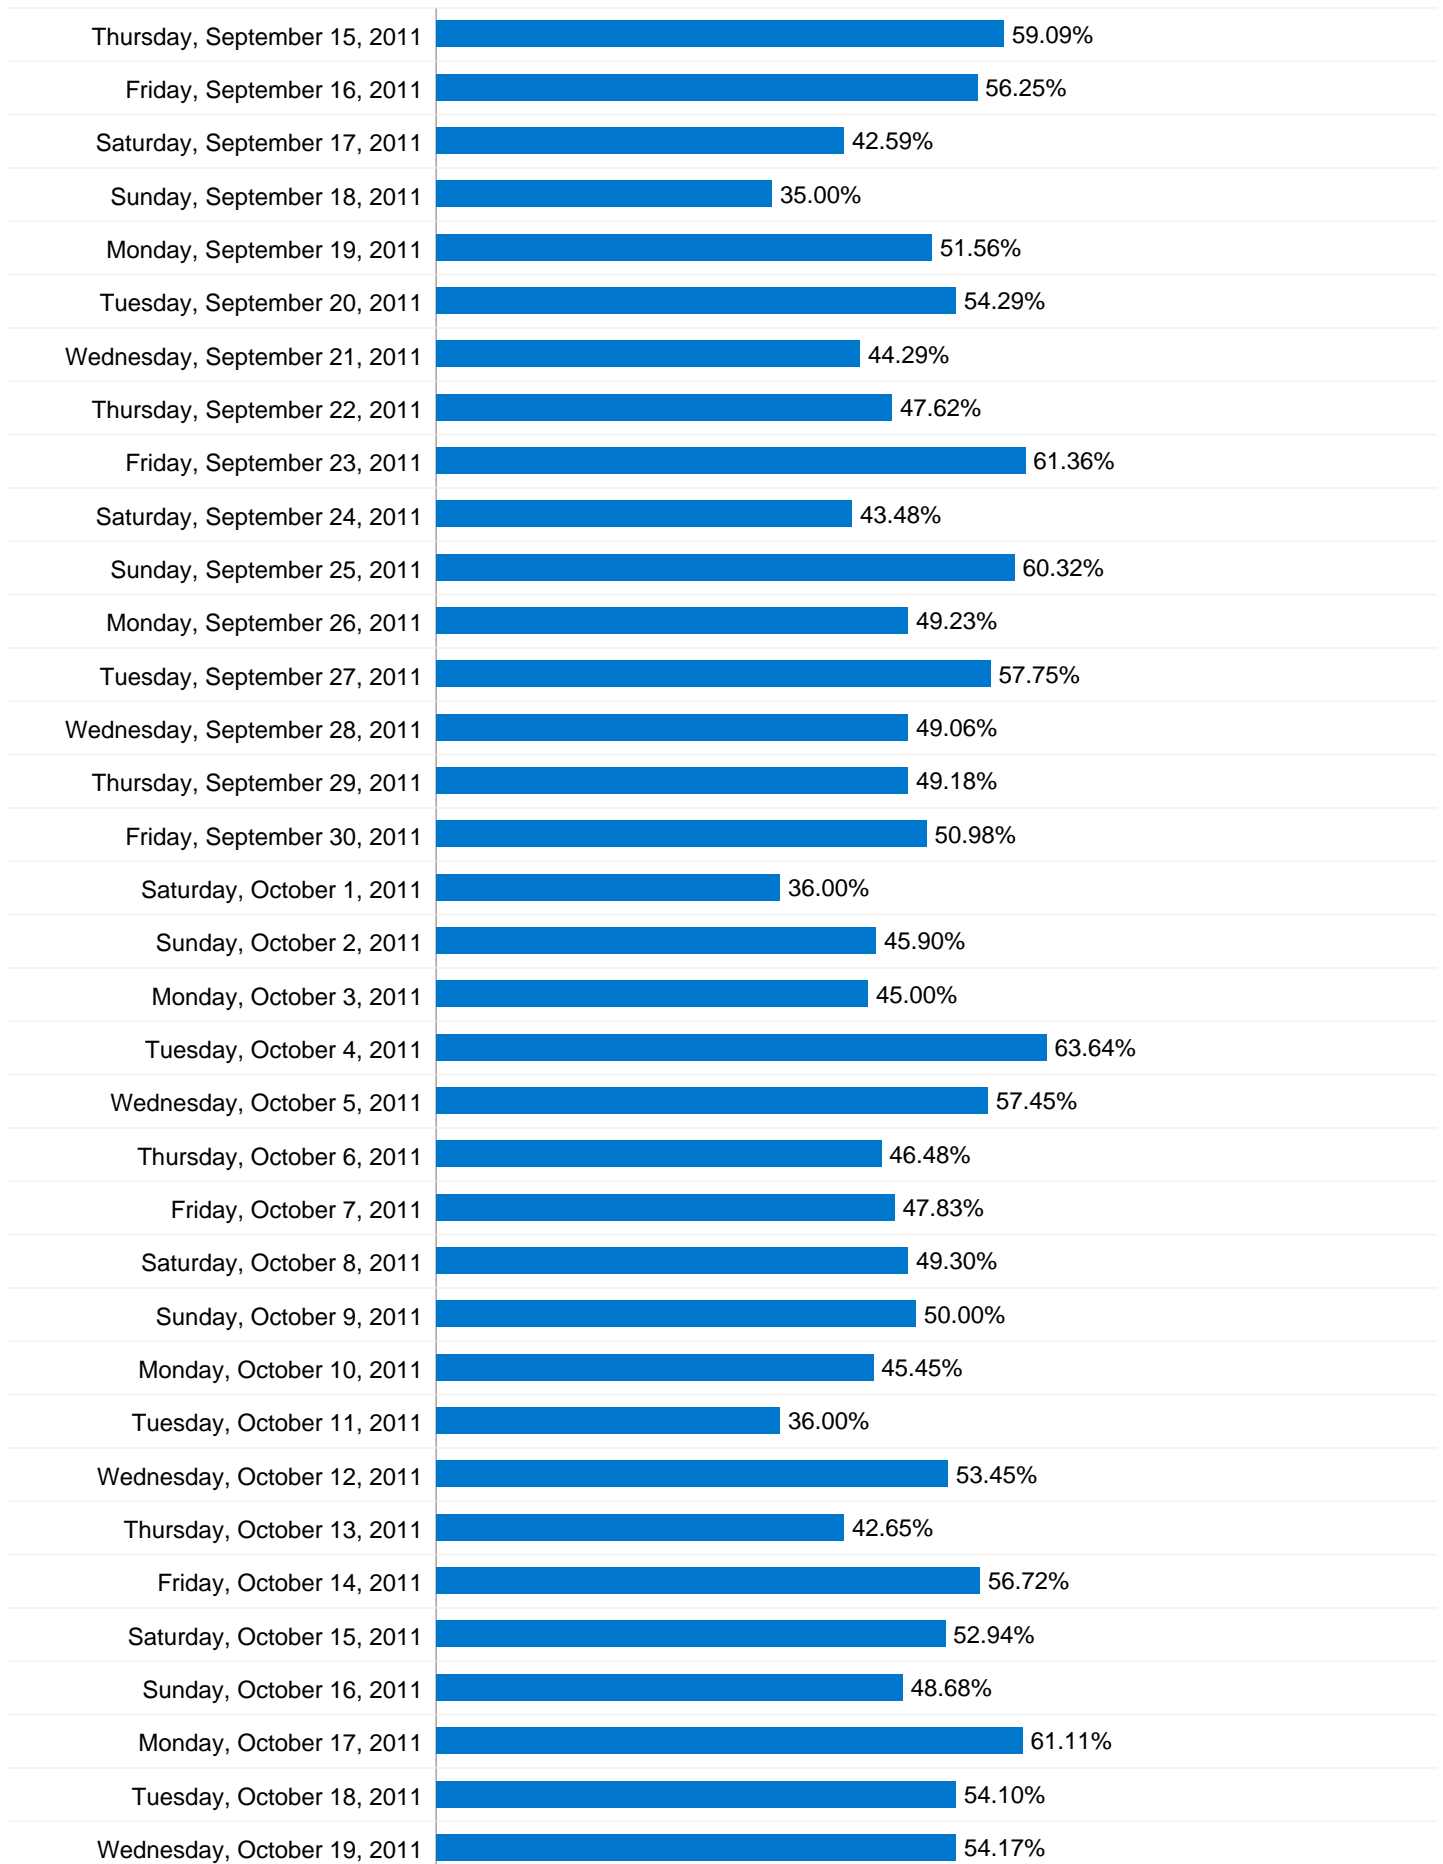

All traffic sources sent a total of 28,590 visits

-  17.82% Direct Traffic
-  11.11% Referring Sites
-  71.07% Search Engines

- Search Engines
20,319.00 (71.07%)
- Direct Traffic
5,094.00 (17.82%)
- Referring Sites
3,177.00 (11.11%)

765 Total Events
% of Site Total: 20.26%

Bounce Rate for all visitors

Nov 13, 2010 - Nov 12, 2011

Comparing to: Site

44.53% Bounce Rate

Saturday, November 13, 2010	20.51%
Sunday, November 14, 2010	16.99%
Monday, November 15, 2010	22.43%
Tuesday, November 16, 2010	25.60%
Wednesday, November 17, 2010	25.00%
Thursday, November 18, 2010	24.39%
Friday, November 19, 2010	29.27%
Saturday, November 20, 2010	20.20%
Sunday, November 21, 2010	41.41%
Monday, November 22, 2010	31.71%
Tuesday, November 23, 2010	31.25%
Wednesday, November 24, 2010	34.88%
Thursday, November 25, 2010	42.65%
Friday, November 26, 2010	33.33%
Saturday, November 27, 2010	39.64%
Sunday, November 28, 2010	33.90%
Monday, November 29, 2010	36.00%
Tuesday, November 30, 2010	36.97%
Wednesday, December 1, 2010	35.19%
Thursday, December 2, 2010	43.56%
Friday, December 3, 2010	33.33%
Saturday, December 4, 2010	33.03%
Sunday, December 5, 2010	34.51%
Monday, December 6, 2010	36.11%
Tuesday, December 7, 2010	37.30%
Wednesday, December 8, 2010	39.53%

1 - 10 of 9,206

28,590 visits came from 65 countries/territories

Site Usage

Country/Territory	Visits	Pages/Visit	Avg. Time on Site	% New Visits	Bounce Rate
Italy	27,956	4.22	00:04:19	53.98%	44.16%
United States	87	1.76	00:01:59	98.85%	87.36%
Slovenia	65	4.00	00:02:50	61.54%	47.69%
Austria	50	4.28	00:02:46	72.00%	64.00%
Switzerland	49	1.92	00:00:45	95.92%	73.47%
Brazil	49	1.73	00:00:29	38.78%	65.31%
Germany	48	2.83	00:01:43	89.58%	52.08%
France	25	1.92	00:00:32	92.00%	68.00%
(not set)	20	3.50	00:03:28	80.00%	40.00%