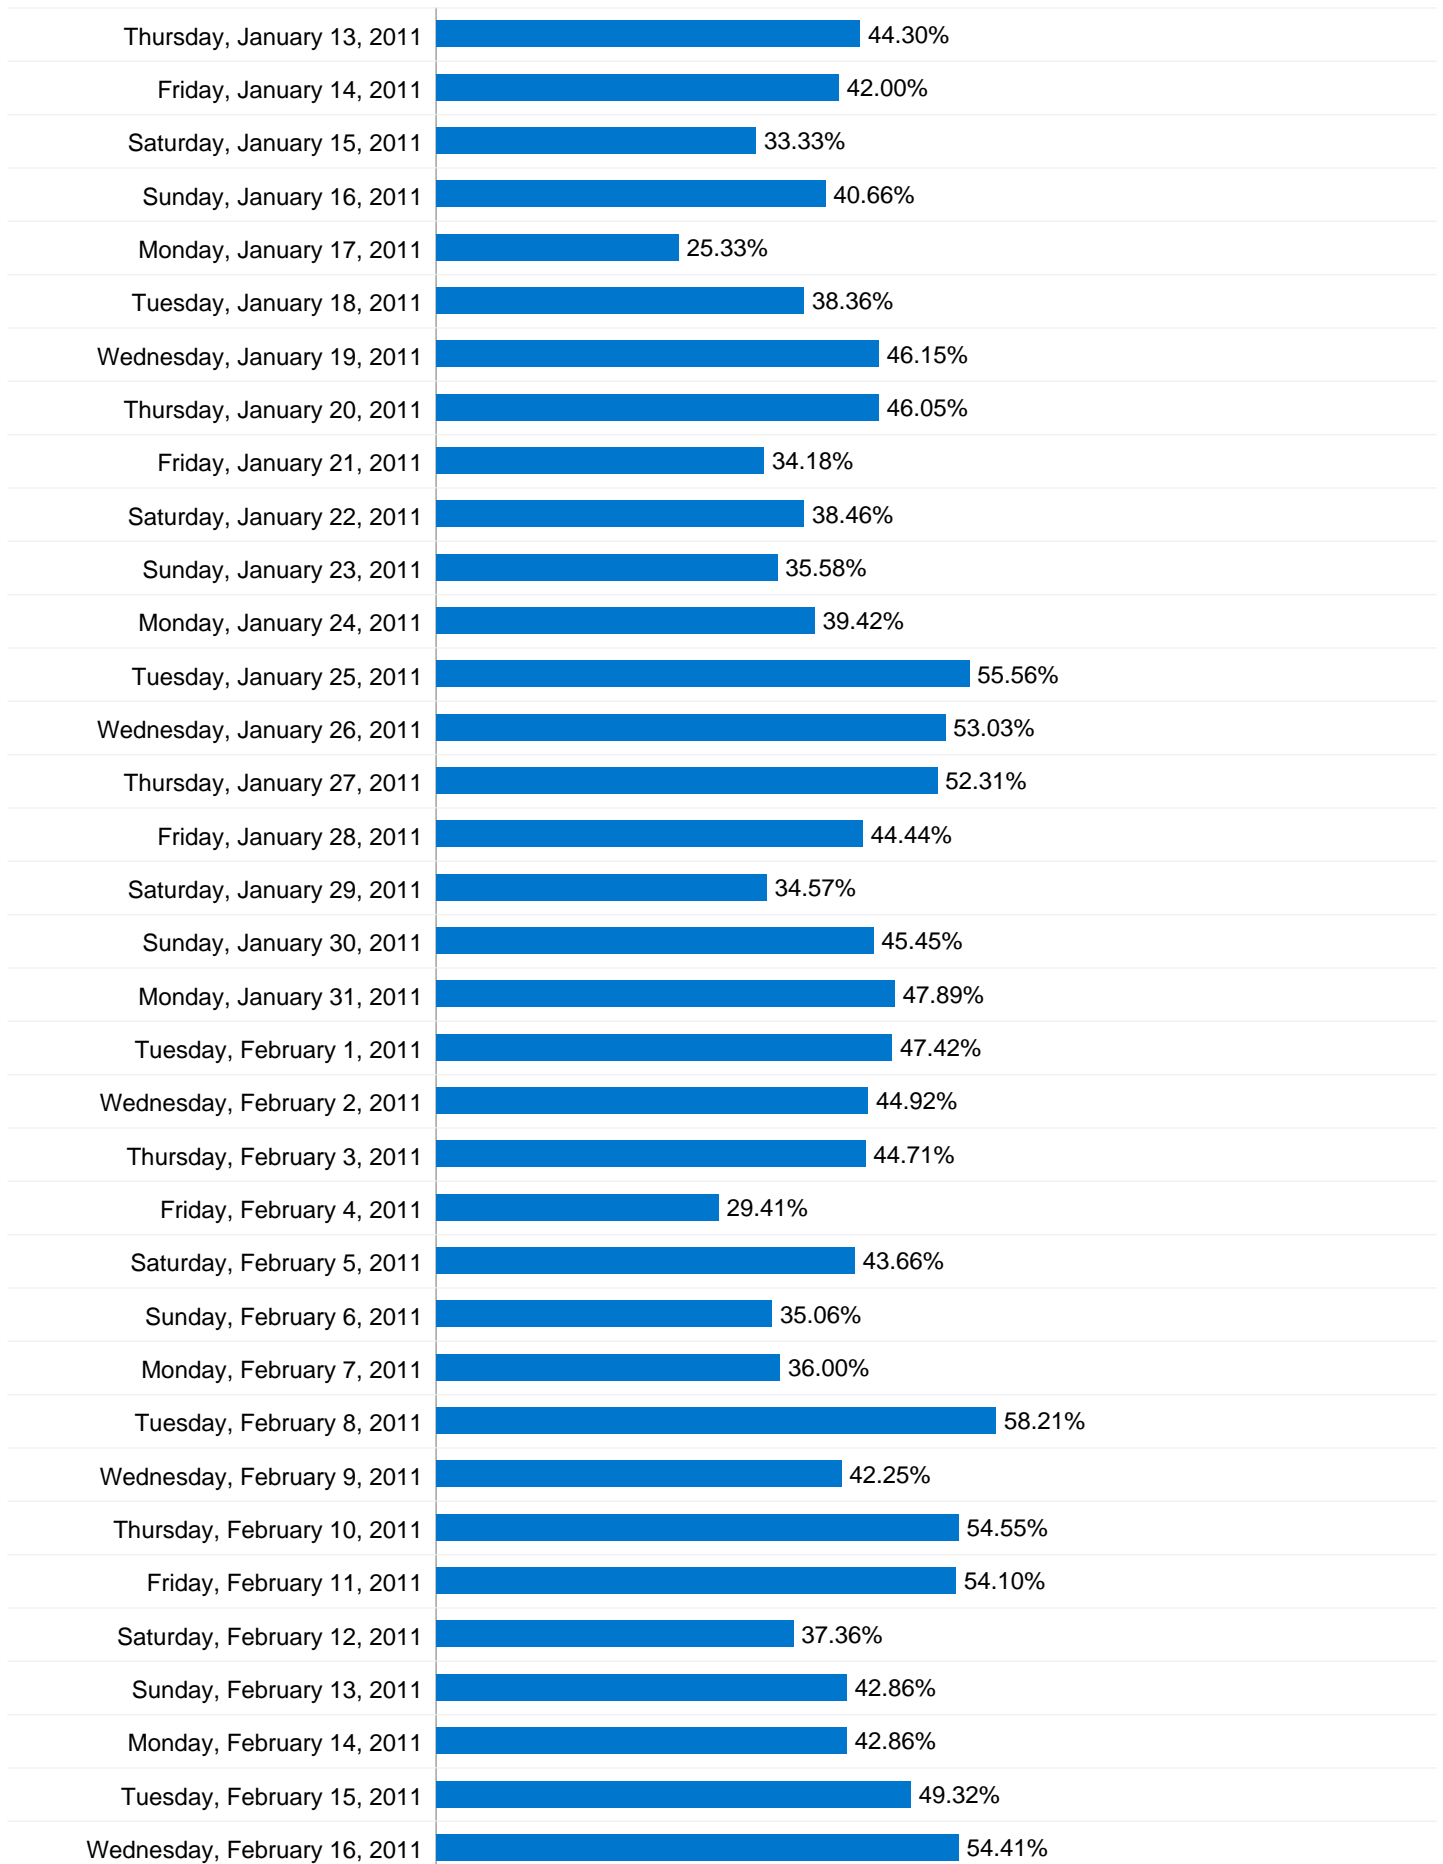

All traffic sources sent a total of 28,590 visits

-  17.82% Direct Traffic
-  11.11% Referring Sites
-  71.07% Search Engines

- Search Engines
20,319.00 (71.07%)
- Direct Traffic
5,094.00 (17.82%)
- Referring Sites
3,177.00 (11.11%)

 **2,681** Visits with Event

 **1.41** Events / Visit

Top Events

Downloads

1,902 Total Events
% of Site Total: 50.37%

Outgoing links

989 Total Events
% of Site Total: 26.19%

Outbound links

765 Total Events
% of Site Total: 20.26%

Bounce Rate for all visitors

Nov 13, 2010 - Nov 12, 2011

Comparing to: Site

44.53% Bounce Rate

Saturday, November 13, 2010	20.51%
Sunday, November 14, 2010	16.99%
Monday, November 15, 2010	22.43%
Tuesday, November 16, 2010	25.60%
Wednesday, November 17, 2010	25.00%
Thursday, November 18, 2010	24.39%
Friday, November 19, 2010	29.27%
Saturday, November 20, 2010	20.20%
Sunday, November 21, 2010	41.41%
Monday, November 22, 2010	31.71%
Tuesday, November 23, 2010	31.25%
Wednesday, November 24, 2010	34.88%
Thursday, November 25, 2010	42.65%
Friday, November 26, 2010	33.33%
Saturday, November 27, 2010	39.64%
Sunday, November 28, 2010	33.90%
Monday, November 29, 2010	36.00%
Tuesday, November 30, 2010	36.97%
Wednesday, December 1, 2010	35.19%
Thursday, December 2, 2010	43.56%
Friday, December 3, 2010	33.33%
Saturday, December 4, 2010	33.03%
Sunday, December 5, 2010	34.51%
Monday, December 6, 2010	36.11%
Tuesday, December 7, 2010	37.30%
Wednesday, December 8, 2010	39.53%

1 - 10 of 9,206

28,590 visits came from 65 countries/territories

Site Usage

Country/Territory	Visits	Pages/Visit	Avg. Time on Site	% New Visits	Bounce Rate
Italy	27,956	4.22	00:04:19	53.98%	44.16%
United States	87	1.76	00:01:59	98.85%	87.36%
Slovenia	65	4.00	00:02:50	61.54%	47.69%
Austria	50	4.28	00:02:46	72.00%	64.00%
Switzerland	49	1.92	00:00:45	95.92%	73.47%
Brazil	49	1.73	00:00:29	38.78%	65.31%
Germany	48	2.83	00:01:43	89.58%	52.08%
France	25	1.92	00:00:32	92.00%	68.00%
(not set)	20	3.50	00:03:28	80.00%	40.00%