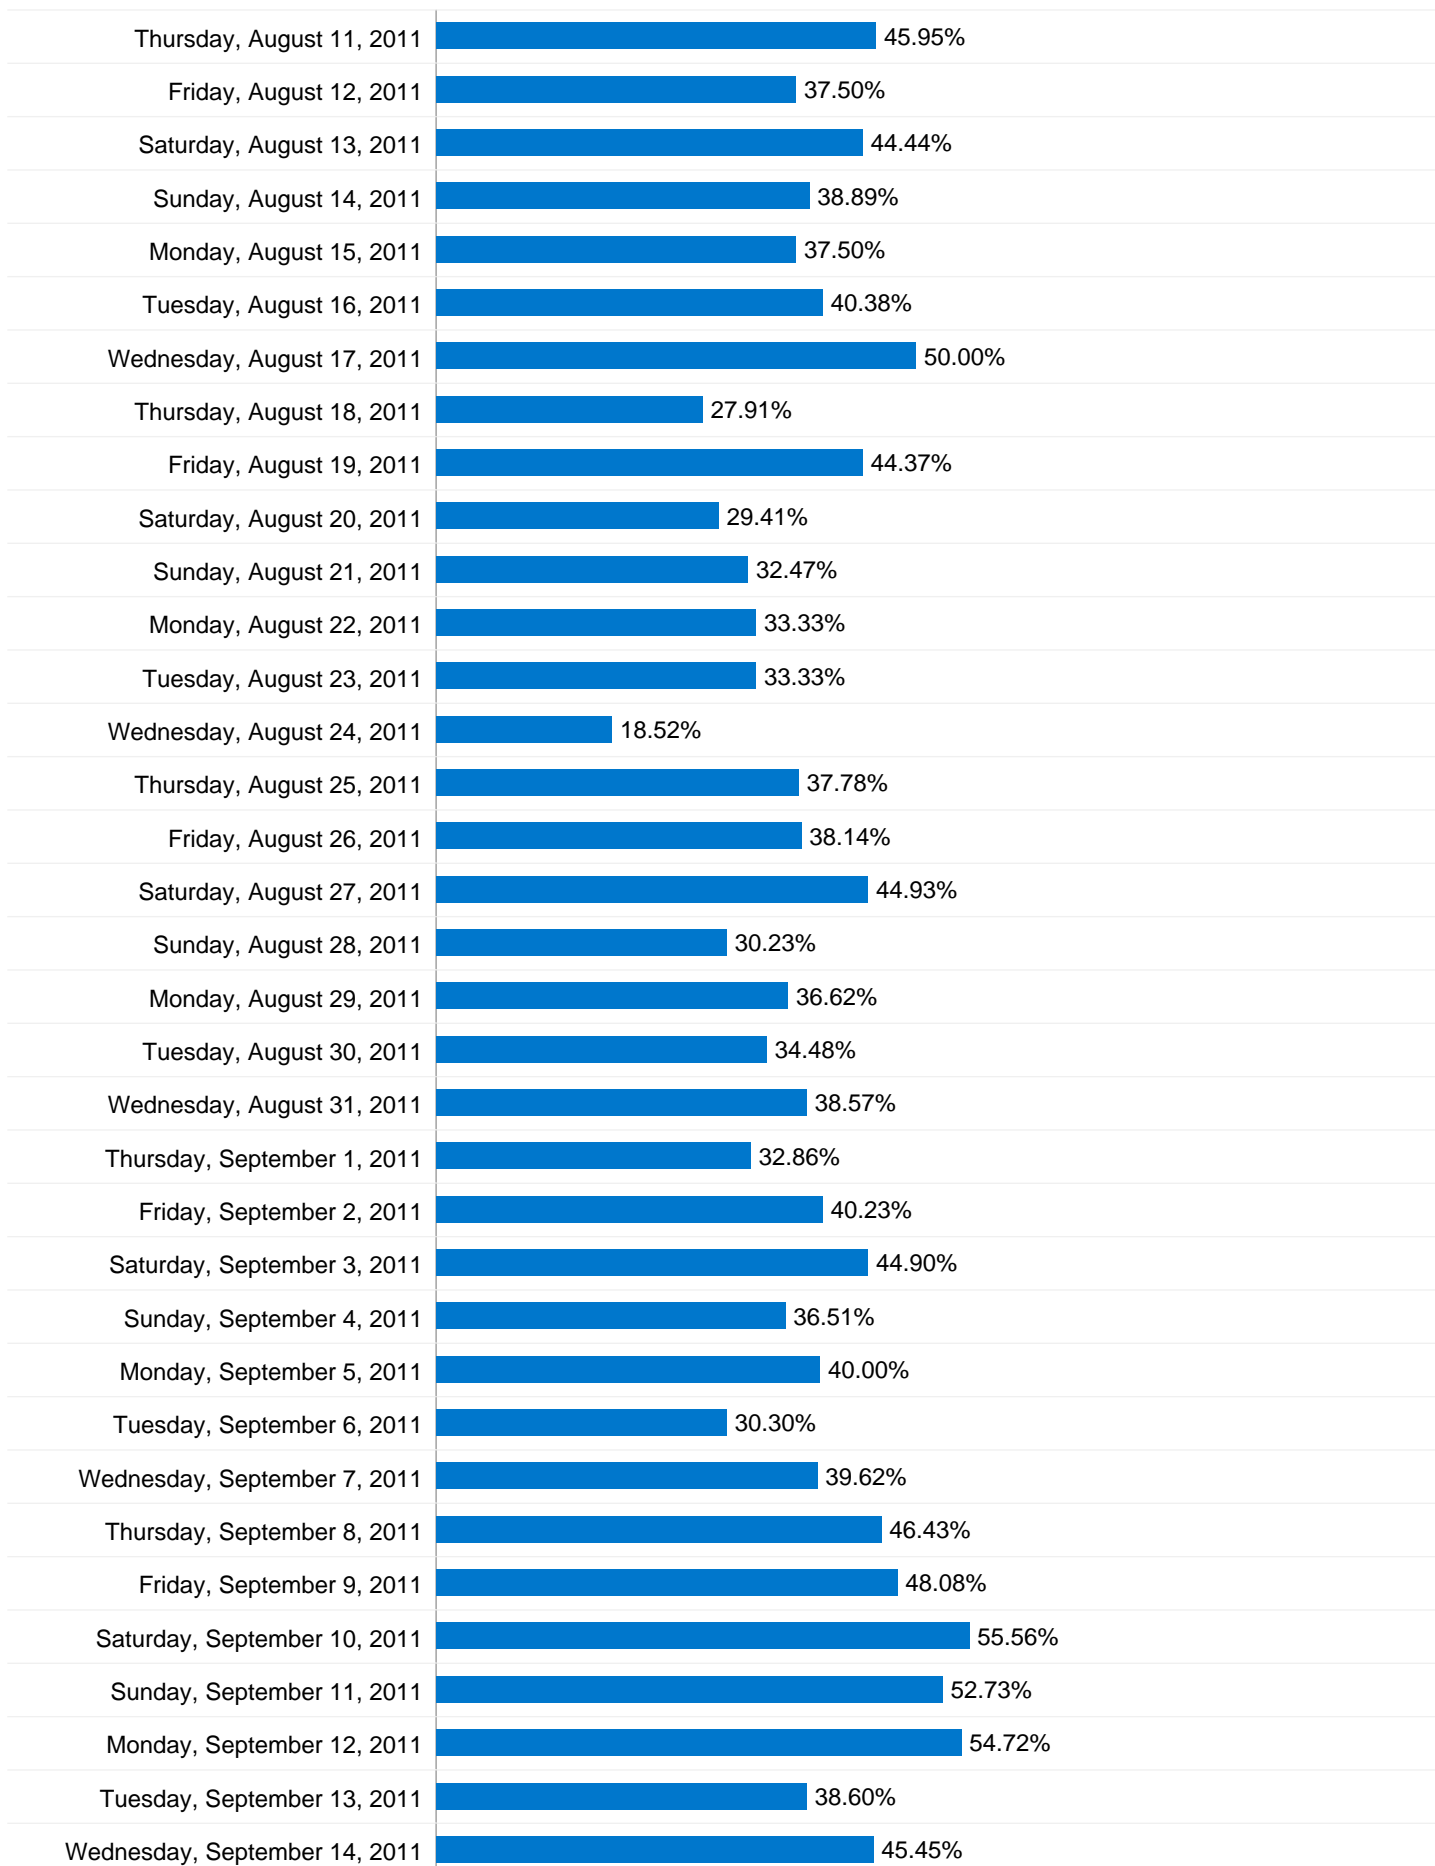

All traffic sources sent a total of 28,590 visits

-  17.82% Direct Traffic
-  11.11% Referring Sites
-  71.07% Search Engines

- Search Engines
20,319.00 (71.07%)
- Direct Traffic
5,094.00 (17.82%)
- Referring Sites
3,177.00 (11.11%)

765 Total Events
% of Site Total: 20.26%

Bounce Rate for all visitors

Nov 13, 2010 - Nov 12, 2011

Comparing to: Site

44.53% Bounce Rate

Saturday, November 13, 2010	20.51%
Sunday, November 14, 2010	16.99%
Monday, November 15, 2010	22.43%
Tuesday, November 16, 2010	25.60%
Wednesday, November 17, 2010	25.00%
Thursday, November 18, 2010	24.39%
Friday, November 19, 2010	29.27%
Saturday, November 20, 2010	20.20%
Sunday, November 21, 2010	41.41%
Monday, November 22, 2010	31.71%
Tuesday, November 23, 2010	31.25%
Wednesday, November 24, 2010	34.88%
Thursday, November 25, 2010	42.65%
Friday, November 26, 2010	33.33%
Saturday, November 27, 2010	39.64%
Sunday, November 28, 2010	33.90%
Monday, November 29, 2010	36.00%
Tuesday, November 30, 2010	36.97%
Wednesday, December 1, 2010	35.19%
Thursday, December 2, 2010	43.56%
Friday, December 3, 2010	33.33%
Saturday, December 4, 2010	33.03%
Sunday, December 5, 2010	34.51%
Monday, December 6, 2010	36.11%
Tuesday, December 7, 2010	37.30%
Wednesday, December 8, 2010	39.53%

1 - 10 of 9,206

28,590 visits came from 65 countries/territories

Site Usage

Country/Territory	Visits	Pages/Visit	Avg. Time on Site	% New Visits	Bounce Rate
Italy	27,956	4.22	00:04:19	53.98%	44.16%
United States	87	1.76	00:01:59	98.85%	87.36%
Slovenia	65	4.00	00:02:50	61.54%	47.69%
Austria	50	4.28	00:02:46	72.00%	64.00%
Switzerland	49	1.92	00:00:45	95.92%	73.47%
Brazil	49	1.73	00:00:29	38.78%	65.31%
Germany	48	2.83	00:01:43	89.58%	52.08%
France	25	1.92	00:00:32	92.00%	68.00%
(not set)	20	3.50	00:03:28	80.00%	40.00%