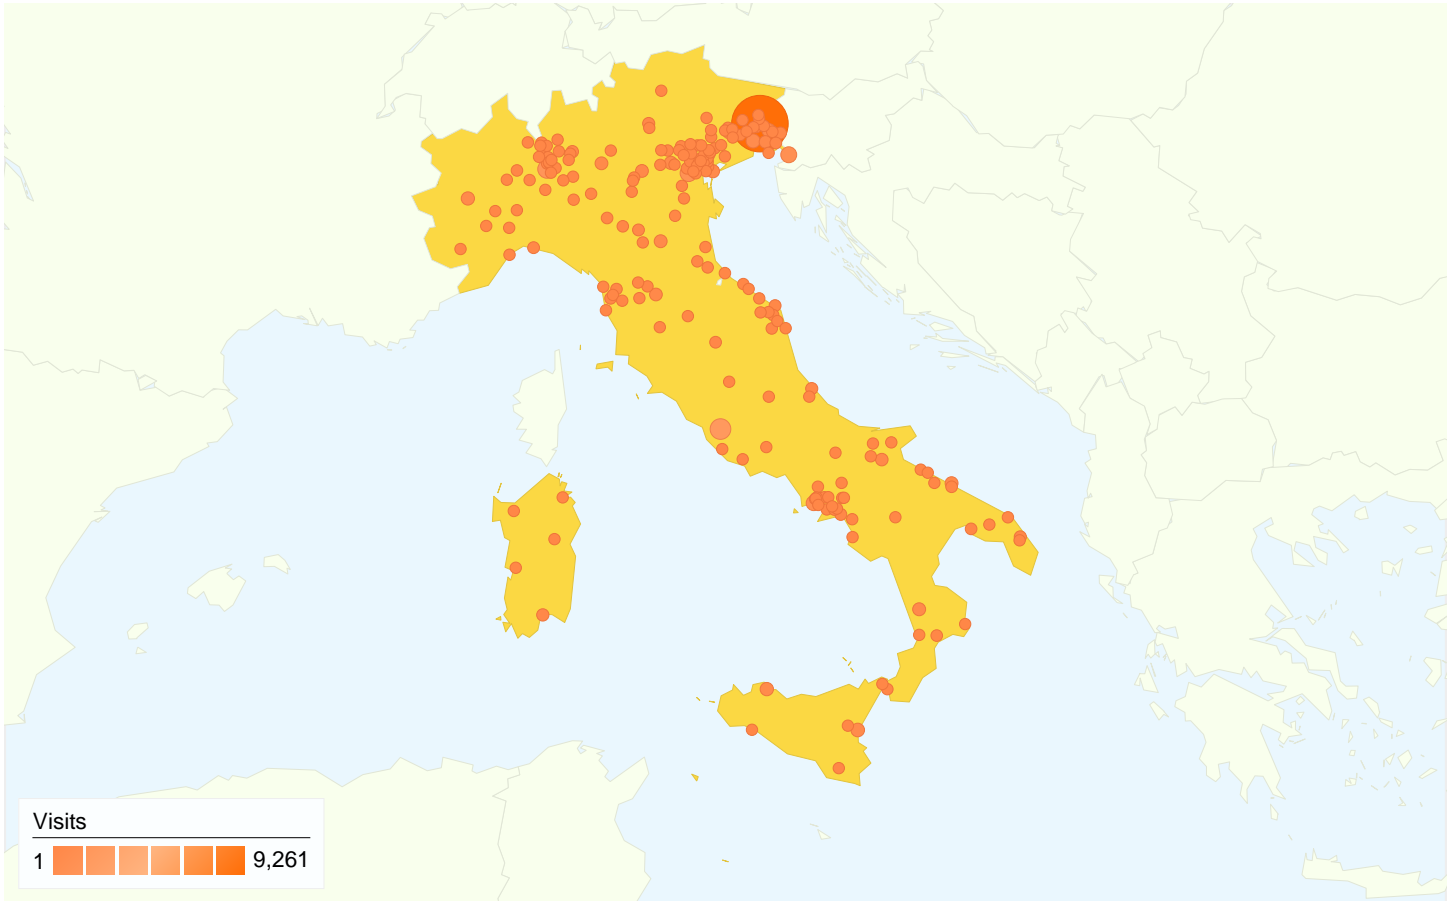

This country/territory sent 27,956 visits via 616 cities

Site Usage

City	Visits	Pages/Visit	Avg. Time on Site	% New Visits	Bounce Rate
Udine	9,261	5.03	00:05:15	30.23%	36.51%
Rome	1,909	2.58	00:01:44	69.46%	52.12%
Milan	1,450	2.79	00:01:58	75.93%	55.86%
Padova	1,148	4.01	00:03:43	59.49%	42.25%
Trieste	940	4.74	00:04:20	30.85%	37.45%
Pordenone	763	5.18	00:06:20	48.23%	28.18%
Naples	750	2.27	00:01:15	89.73%	59.47%
Treviso	697	5.21	00:05:19	54.95%	38.74%
Pocenia	566	9.05	00:15:53	8.66%	31.45%