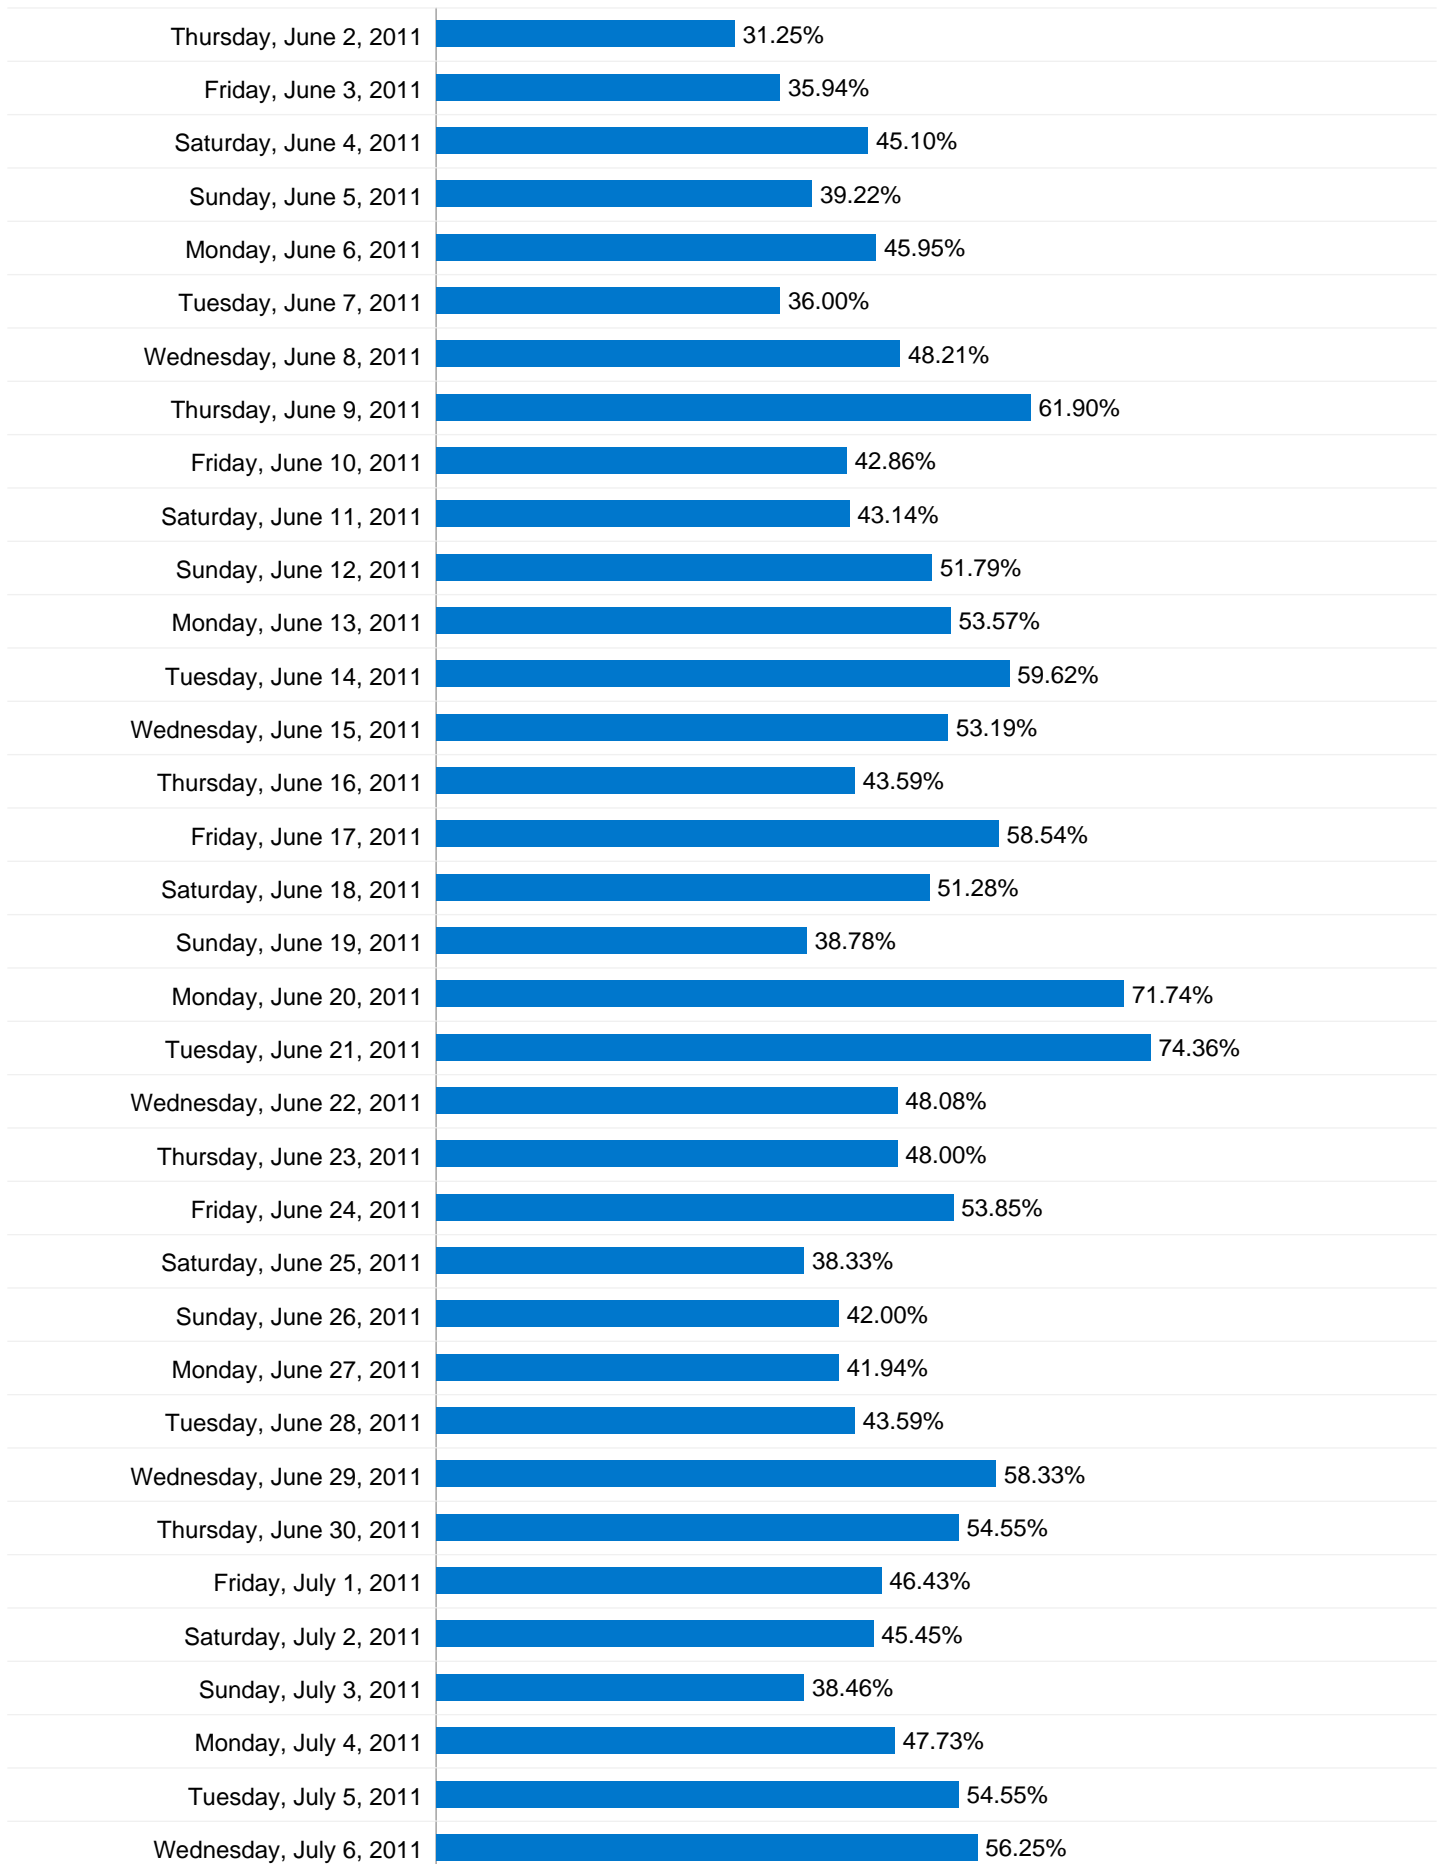

All traffic sources sent a total of 28,590 visits

-  17.82% Direct Traffic
-  11.11% Referring Sites
-  71.07% Search Engines

- Search Engines
20,319.00 (71.07%)
- Direct Traffic
5,094.00 (17.82%)
- Referring Sites
3,177.00 (11.11%)

765 Total Events
% of Site Total: 20.26%

Bounce Rate for all visitors

Nov 13, 2010 - Nov 12, 2011

Comparing to: Site

44.53% Bounce Rate

Saturday, November 13, 2010	20.51%
Sunday, November 14, 2010	16.99%
Monday, November 15, 2010	22.43%
Tuesday, November 16, 2010	25.60%
Wednesday, November 17, 2010	25.00%
Thursday, November 18, 2010	24.39%
Friday, November 19, 2010	29.27%
Saturday, November 20, 2010	20.20%
Sunday, November 21, 2010	41.41%
Monday, November 22, 2010	31.71%
Tuesday, November 23, 2010	31.25%
Wednesday, November 24, 2010	34.88%
Thursday, November 25, 2010	42.65%
Friday, November 26, 2010	33.33%
Saturday, November 27, 2010	39.64%
Sunday, November 28, 2010	33.90%
Monday, November 29, 2010	36.00%
Tuesday, November 30, 2010	36.97%
Wednesday, December 1, 2010	35.19%
Thursday, December 2, 2010	43.56%
Friday, December 3, 2010	33.33%
Saturday, December 4, 2010	33.03%
Sunday, December 5, 2010	34.51%
Monday, December 6, 2010	36.11%
Tuesday, December 7, 2010	37.30%
Wednesday, December 8, 2010	39.53%