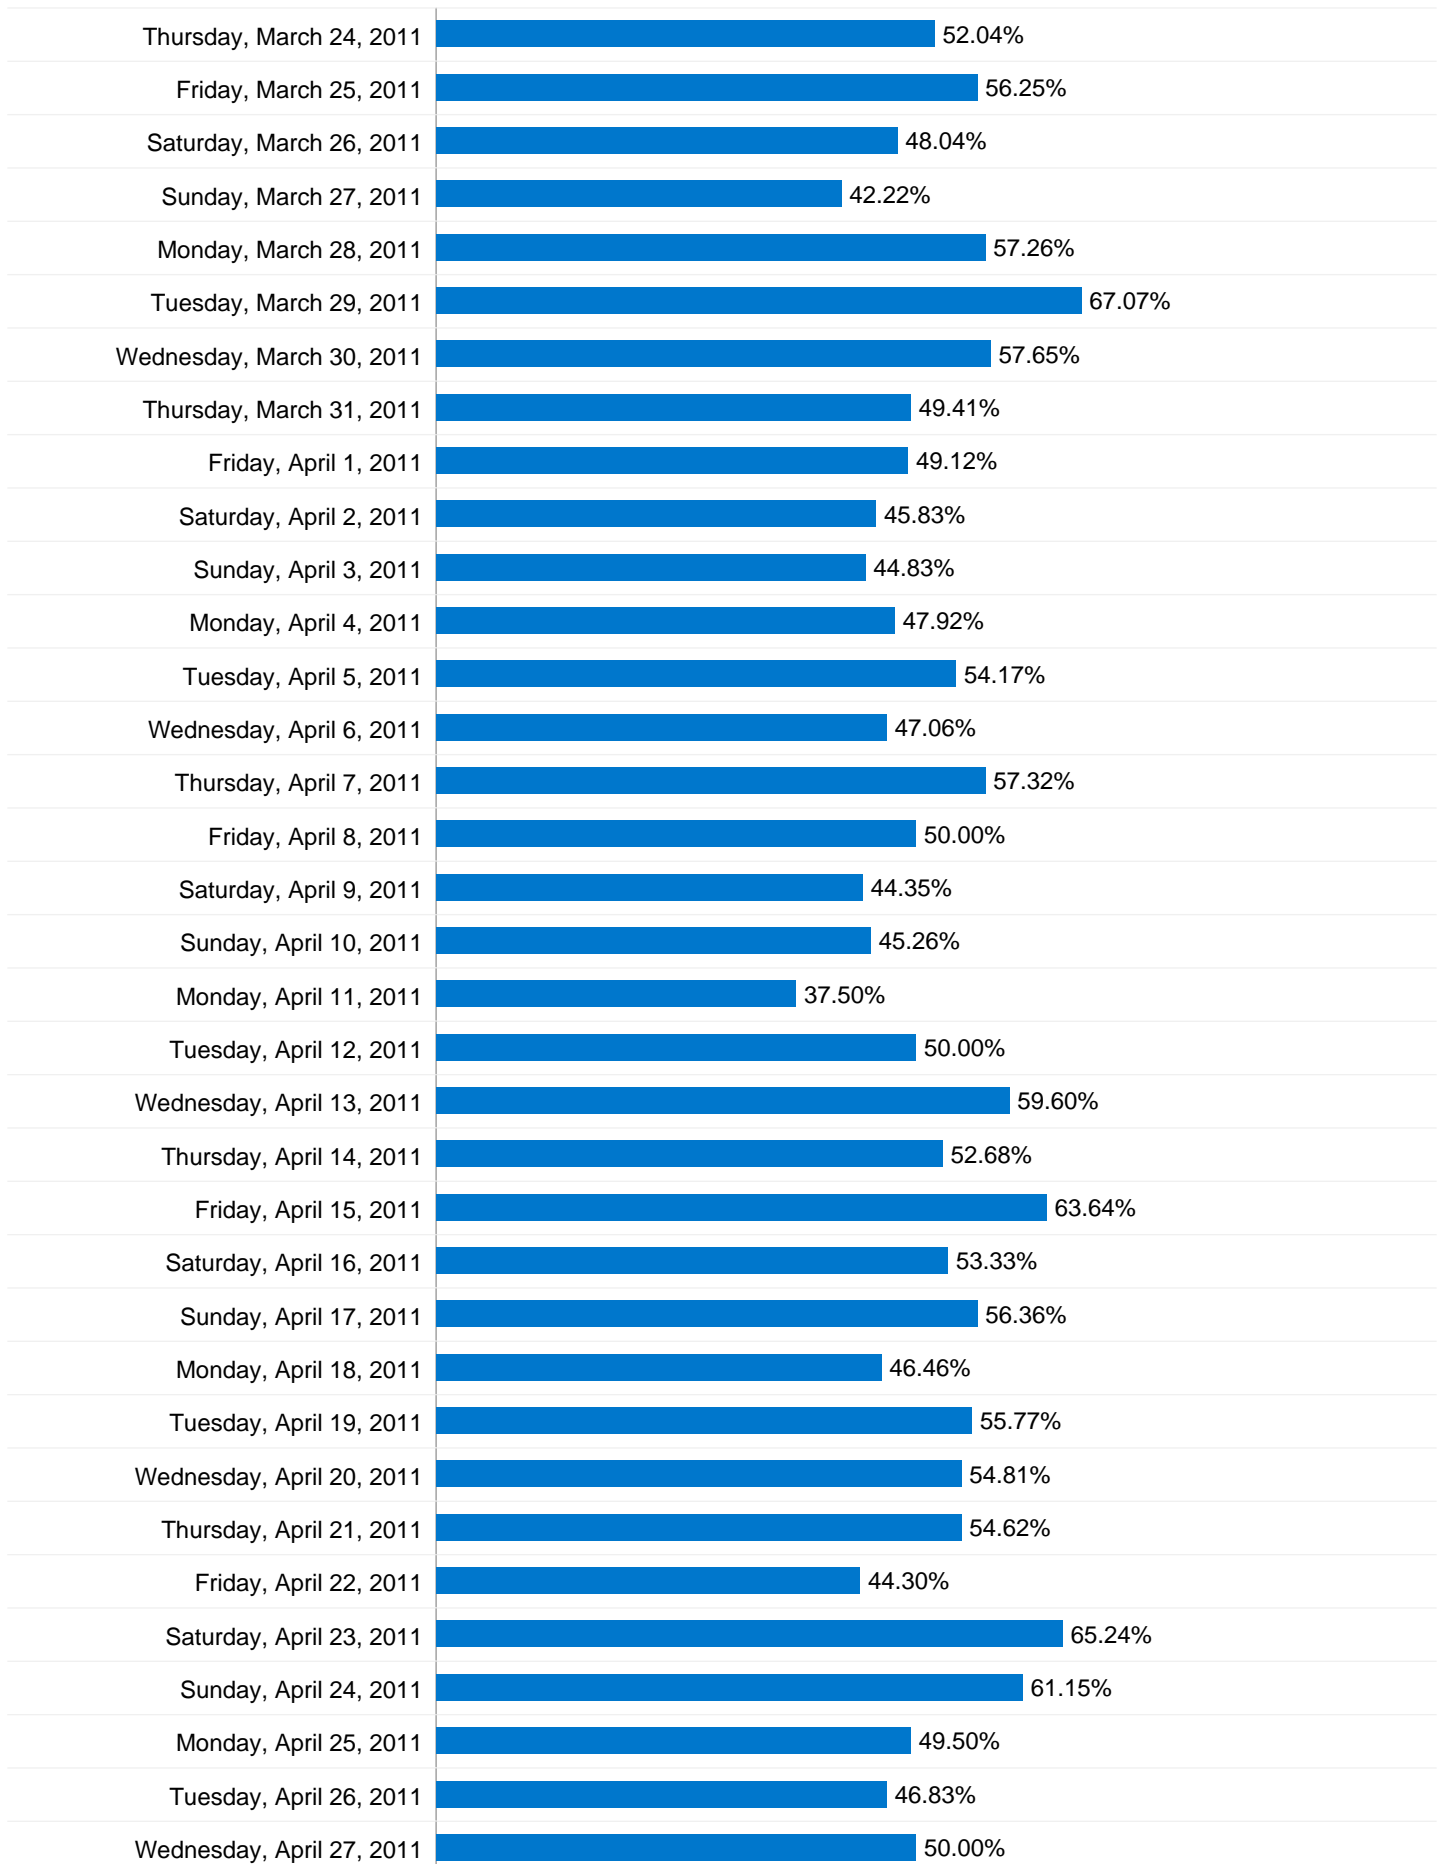

All traffic sources sent a total of 28,590 visits

-  17.82% Direct Traffic
-  11.11% Referring Sites
-  71.07% Search Engines

- Search Engines
20,319.00 (71.07%)
- Direct Traffic
5,094.00 (17.82%)
- Referring Sites
3,177.00 (11.11%)

765 Total Events
% of Site Total: 20.26%

Bounce Rate for all visitors

Nov 13, 2010 - Nov 12, 2011

Comparing to: Site

44.53% Bounce Rate

Saturday, November 13, 2010	20.51%
Sunday, November 14, 2010	16.99%
Monday, November 15, 2010	22.43%
Tuesday, November 16, 2010	25.60%
Wednesday, November 17, 2010	25.00%
Thursday, November 18, 2010	24.39%
Friday, November 19, 2010	29.27%
Saturday, November 20, 2010	20.20%
Sunday, November 21, 2010	41.41%
Monday, November 22, 2010	31.71%
Tuesday, November 23, 2010	31.25%
Wednesday, November 24, 2010	34.88%
Thursday, November 25, 2010	42.65%
Friday, November 26, 2010	33.33%
Saturday, November 27, 2010	39.64%
Sunday, November 28, 2010	33.90%
Monday, November 29, 2010	36.00%
Tuesday, November 30, 2010	36.97%
Wednesday, December 1, 2010	35.19%
Thursday, December 2, 2010	43.56%
Friday, December 3, 2010	33.33%
Saturday, December 4, 2010	33.03%
Sunday, December 5, 2010	34.51%
Monday, December 6, 2010	36.11%
Tuesday, December 7, 2010	37.30%
Wednesday, December 8, 2010	39.53%