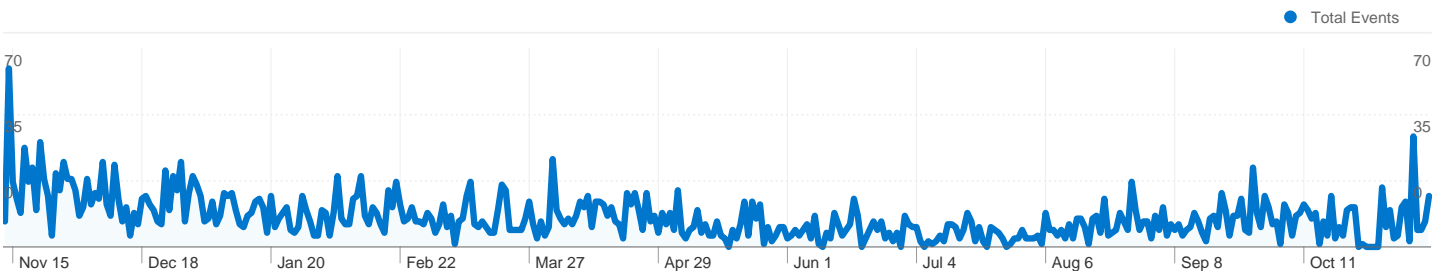

All traffic sources sent a total of 28,590 visits

-  17.82% Direct Traffic
-  11.11% Referring Sites
-  71.07% Search Engines

- Search Engines
20,319.00 (71.07%)
- Direct Traffic
5,094.00 (17.82%)
- Referring Sites
3,177.00 (11.11%)

15,683 people visited this site

 **28,590 Visits**

 **15,683 Absolute Unique Visitors**

 **119,735 Pageviews**

 **4.19 Average Pageviews**

 **00:04:16 Time on Site**

 **44.53% Bounce Rate**

 **54.55% New Visits**

Technical Profile

Browser	Visits	% visits
Internet Explorer	12,642	44.22%
Firefox	7,845	27.44%
Chrome	3,668	12.83%
Safari	3,113	10.89%
SeaMonkey	1,080	3.78%

2,681 of your visits sent events

 **3,776** Total Events

 **2,681** Visits with Event

 **1.41** Events / Visit

Top Events

Downloads

1,902 Total Events
% of Site Total: 50.37%

Outgoing links

989 Total Events
% of Site Total: 26.19%

Outbound links