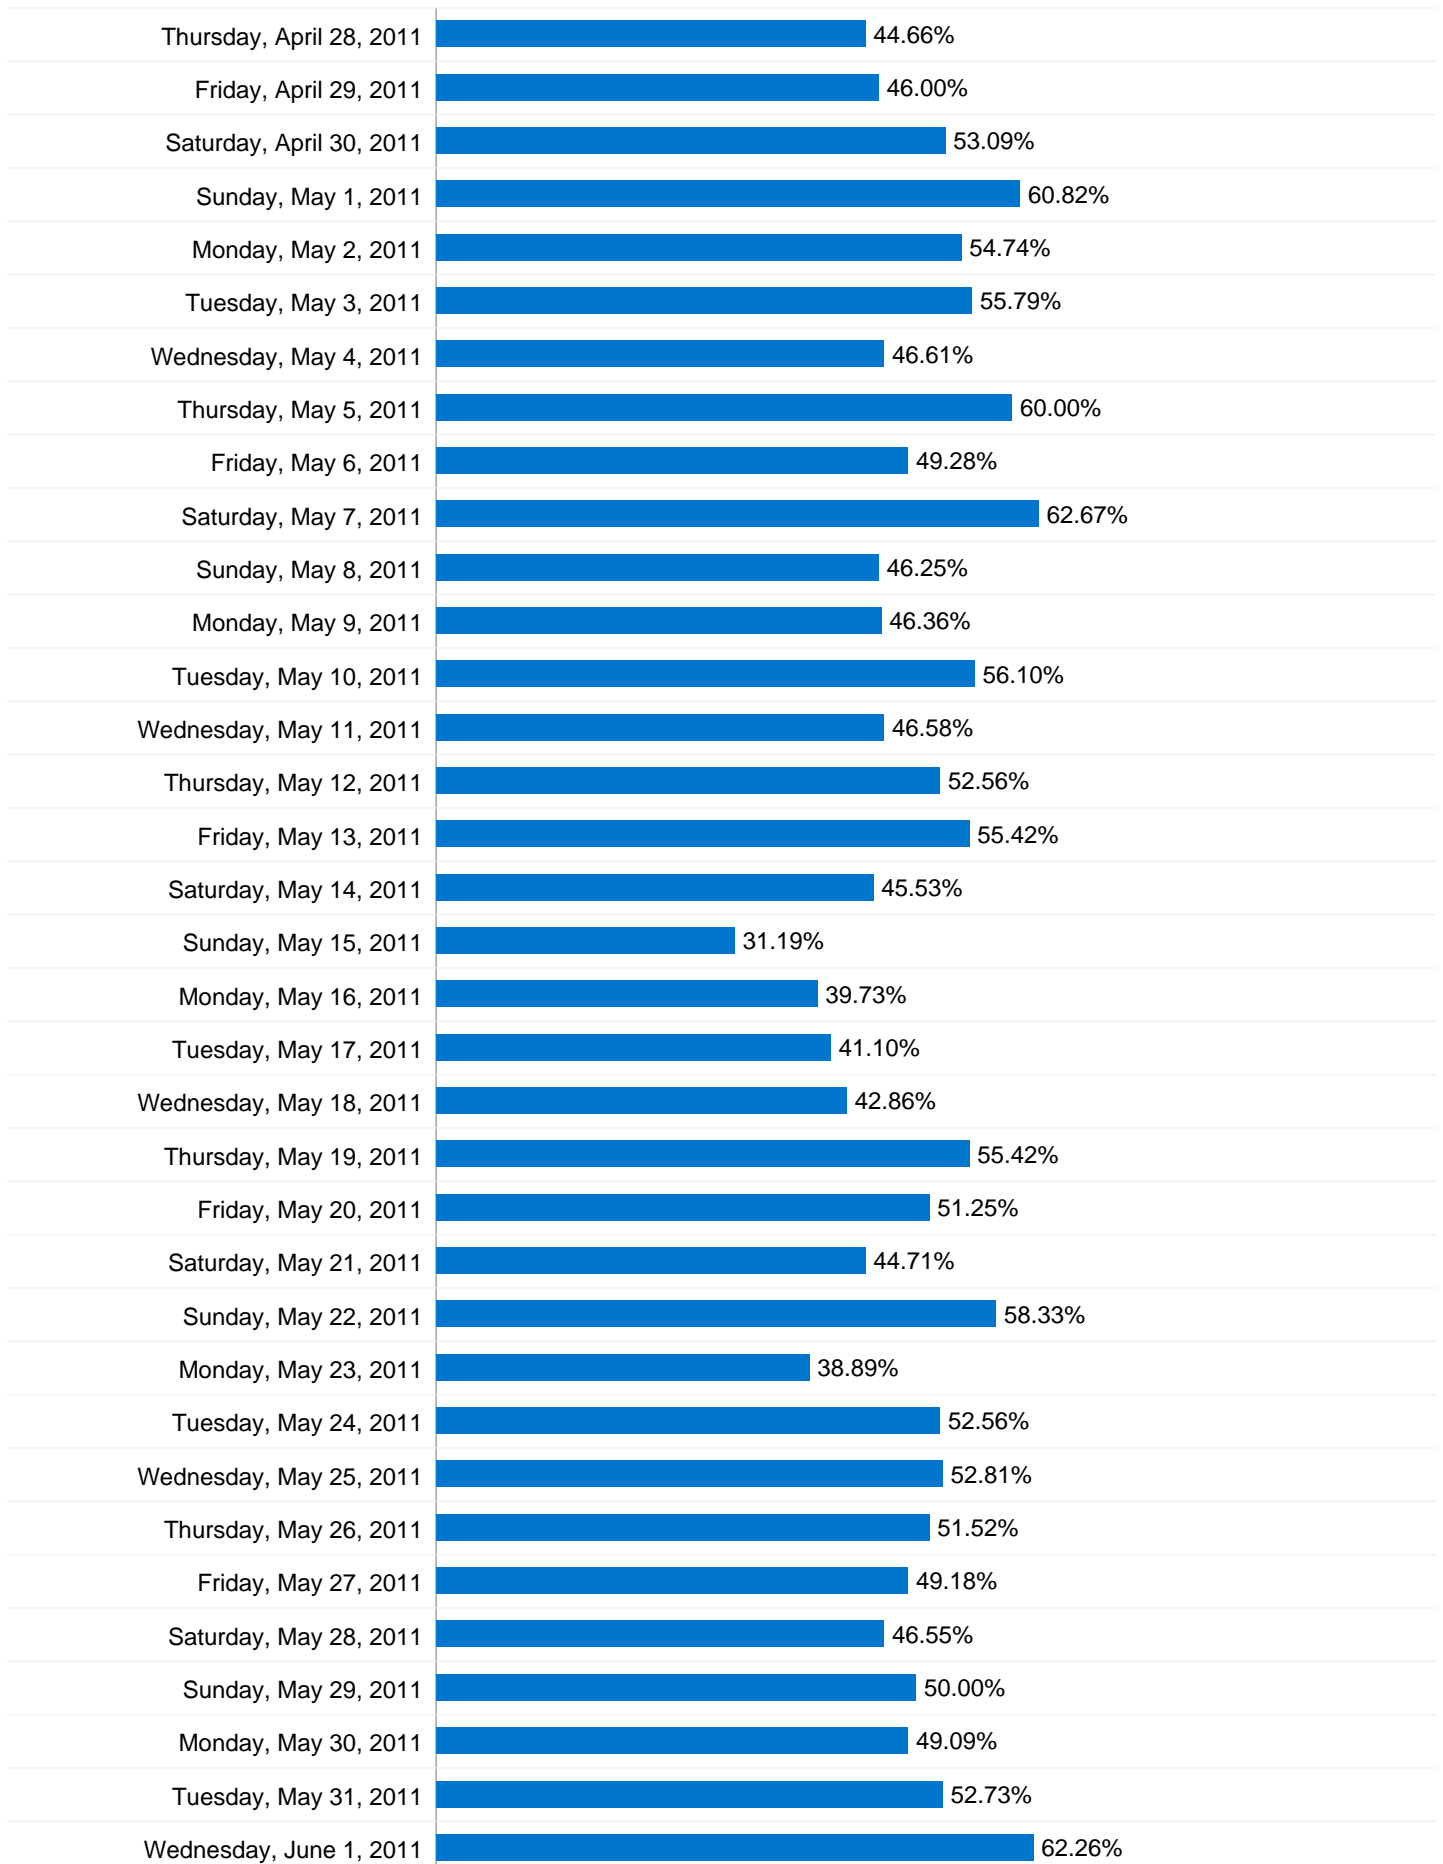

All traffic sources sent a total of 28,590 visits

-  17.82% Direct Traffic
-  11.11% Referring Sites
-  71.07% Search Engines

- Search Engines
20,319.00 (71.07%)
- Direct Traffic
5,094.00 (17.82%)
- Referring Sites
3,177.00 (11.11%)

765 Total Events
% of Site Total: 20.26%

Bounce Rate for all visitors

Nov 13, 2010 - Nov 12, 2011

Comparing to: Site

44.53% Bounce Rate

Saturday, November 13, 2010	20.51%
Sunday, November 14, 2010	16.99%
Monday, November 15, 2010	22.43%
Tuesday, November 16, 2010	25.60%
Wednesday, November 17, 2010	25.00%
Thursday, November 18, 2010	24.39%
Friday, November 19, 2010	29.27%
Saturday, November 20, 2010	20.20%
Sunday, November 21, 2010	41.41%
Monday, November 22, 2010	31.71%
Tuesday, November 23, 2010	31.25%
Wednesday, November 24, 2010	34.88%
Thursday, November 25, 2010	42.65%
Friday, November 26, 2010	33.33%
Saturday, November 27, 2010	39.64%
Sunday, November 28, 2010	33.90%
Monday, November 29, 2010	36.00%
Tuesday, November 30, 2010	36.97%
Wednesday, December 1, 2010	35.19%
Thursday, December 2, 2010	43.56%
Friday, December 3, 2010	33.33%
Saturday, December 4, 2010	33.03%
Sunday, December 5, 2010	34.51%
Monday, December 6, 2010	36.11%
Tuesday, December 7, 2010	37.30%
Wednesday, December 8, 2010	39.53%

1 - 10 of 9,206

28,590 visits came from 65 countries/territories

Site Usage

Country/Territory	Visits	Pages/Visit	Avg. Time on Site	% New Visits	Bounce Rate
Italy	27,956	4.22	00:04:19	53.98%	44.16%
United States	87	1.76	00:01:59	98.85%	87.36%
Slovenia	65	4.00	00:02:50	61.54%	47.69%
Austria	50	4.28	00:02:46	72.00%	64.00%
Switzerland	49	1.92	00:00:45	95.92%	73.47%
Brazil	49	1.73	00:00:29	38.78%	65.31%
Germany	48	2.83	00:01:43	89.58%	52.08%
France	25	1.92	00:00:32	92.00%	68.00%
(not set)	20	3.50	00:03:28	80.00%	40.00%