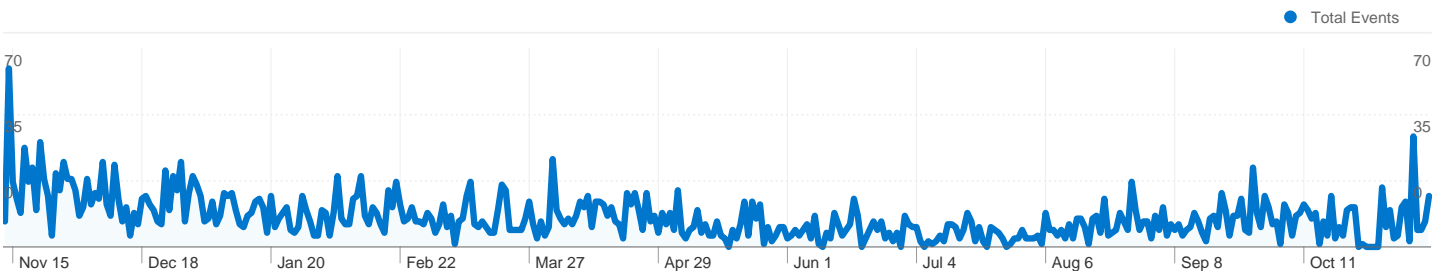

1 - 10 of 9,206

28,590 visits came from 65 countries/territories

Site Usage

Country/Territory	Visits	Pages/Visit	Avg. Time on Site	% New Visits	Bounce Rate
Italy	27,956	4.22	00:04:19	53.98%	44.16%
United States	87	1.76	00:01:59	98.85%	87.36%
Slovenia	65	4.00	00:02:50	61.54%	47.69%
Austria	50	4.28	00:02:46	72.00%	64.00%
Switzerland	49	1.92	00:00:45	95.92%	73.47%
Brazil	49	1.73	00:00:29	38.78%	65.31%
Germany	48	2.83	00:01:43	89.58%	52.08%
France	25	1.92	00:00:32	92.00%	68.00%
(not set)	20	3.50	00:03:28	80.00%	40.00%

Canada	18	5.50	00:02:33	61.11%	38.89%
					1 - 10 of 65

Pages on this site were viewed a total of 119,735 times

 119,735 Pageviews

 78,587 Unique Views

 44.54% Bounce Rate

Top Content

Pages	Pageviews	% Pageviews
/	24,151	20.17%
/node/189	2,958	2.47%
/node/64	2,630	2.20%
/node/62	2,394	2.00%
/node/77	2,016	1.68%

3,776 total events were recorded via 4 event categories

Events

Total Events 3,776 % of Site Total: 100.00%	Unique Events 2,778 % of Site Total: 96.93%	Event Value 0 % of Site Total: 0.00%	Avg. Value 0.00 Site Avg: 0.00 (0.00%)	
Event Category	Total Events	Unique Events	Event Value	Avg. Value
Downloads	1,902	1,539	0	0.00
Outgoing links	989	583	0	0.00
Outbound links	765	566	0	0.00
Mails	120	90	0	0.00