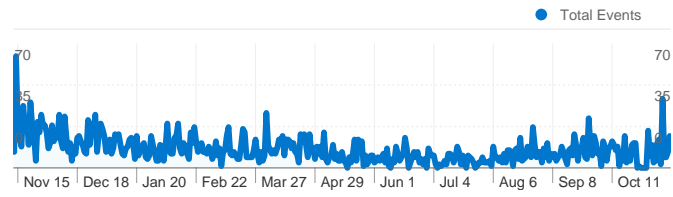

Site Usage

28,590 Visits

44.53% Bounce Rate

119,735 Pageviews

00:04:16 Avg. Time on Site

4.19 Pages/Visit

54.55% % New Visits

Traffic Sources Overview

Event Tracking Categories

Event Category	Total Events	% visits
Downloads	1,902	50.37%
Outgoing links	989	26.19%
Outbound links	765	20.26%
Mails	120	3.18%

Event Tracking Overview

Total Events
3,776

Bounce Rate for all visitors

1 - 10 of 9,206

28,590 visits came from 65 countries/territories

Site Usage

Country/Territory	Visits	Pages/Visit	Avg. Time on Site	% New Visits	Bounce Rate
Italy	27,956	4.22	00:04:19	53.98%	44.16%
United States	87	1.76	00:01:59	98.85%	87.36%
Slovenia	65	4.00	00:02:50	61.54%	47.69%
Austria	50	4.28	00:02:46	72.00%	64.00%
Switzerland	49	1.92	00:00:45	95.92%	73.47%
Brazil	49	1.73	00:00:29	38.78%	65.31%
Germany	48	2.83	00:01:43	89.58%	52.08%
France	25	1.92	00:00:32	92.00%	68.00%
(not set)	20	3.50	00:03:28	80.00%	40.00%

3,776 total events were recorded via 4 event categories

Events

Total Events 3,776 % of Site Total: 100.00%	Unique Events 2,778 % of Site Total: 96.93%	Event Value 0 % of Site Total: 0.00%	Avg. Value 0.00 Site Avg: 0.00 (0.00%)	
Event Category	Total Events	Unique Events	Event Value	Avg. Value
Downloads	1,902	1,539	0	0.00
Outgoing links	989	583	0	0.00
Outbound links	765	566	0	0.00
Mails	120	90	0	0.00