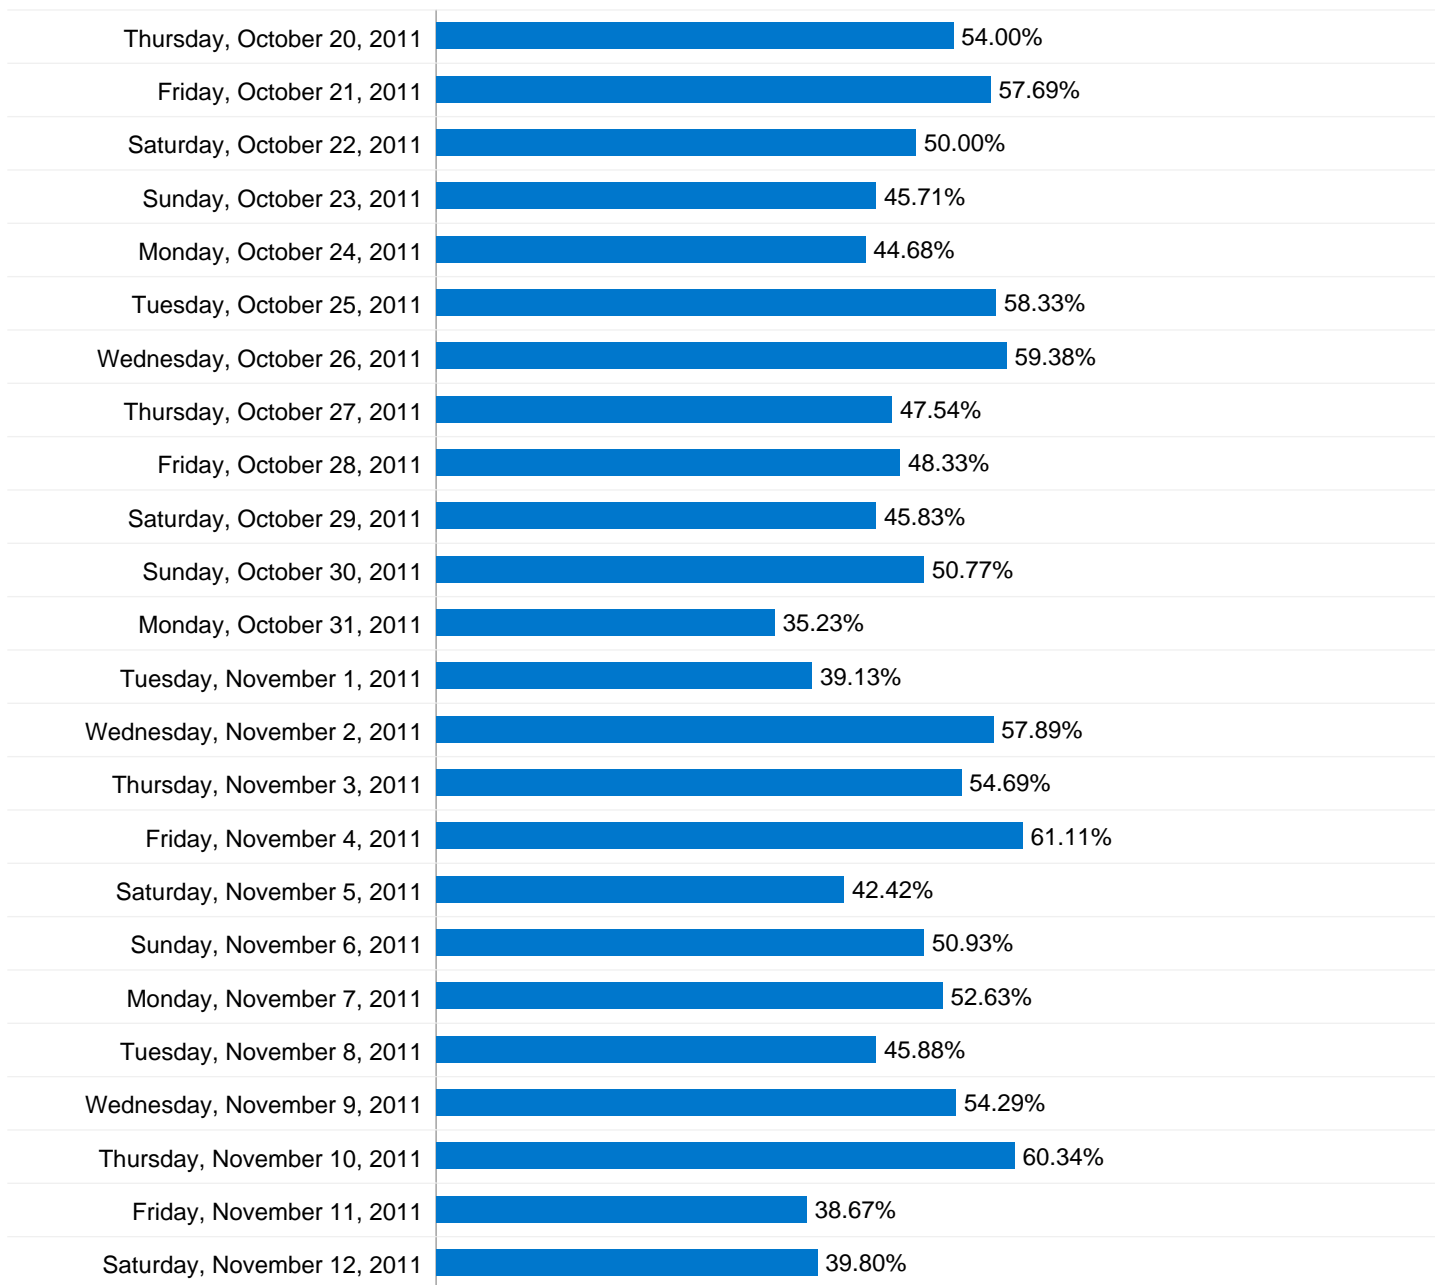

765 Total Events
% of Site Total: 20.26%

Bounce Rate for all visitors

Nov 13, 2010 - Nov 12, 2011

Comparing to: Site

44.53% Bounce Rate

Saturday, November 13, 2010	20.51%
Sunday, November 14, 2010	16.99%
Monday, November 15, 2010	22.43%
Tuesday, November 16, 2010	25.60%
Wednesday, November 17, 2010	25.00%
Thursday, November 18, 2010	24.39%
Friday, November 19, 2010	29.27%
Saturday, November 20, 2010	20.20%
Sunday, November 21, 2010	41.41%
Monday, November 22, 2010	31.71%
Tuesday, November 23, 2010	31.25%
Wednesday, November 24, 2010	34.88%
Thursday, November 25, 2010	42.65%
Friday, November 26, 2010	33.33%
Saturday, November 27, 2010	39.64%
Sunday, November 28, 2010	33.90%
Monday, November 29, 2010	36.00%
Tuesday, November 30, 2010	36.97%
Wednesday, December 1, 2010	35.19%
Thursday, December 2, 2010	43.56%
Friday, December 3, 2010	33.33%
Saturday, December 4, 2010	33.03%
Sunday, December 5, 2010	34.51%
Monday, December 6, 2010	36.11%
Tuesday, December 7, 2010	37.30%
Wednesday, December 8, 2010	39.53%