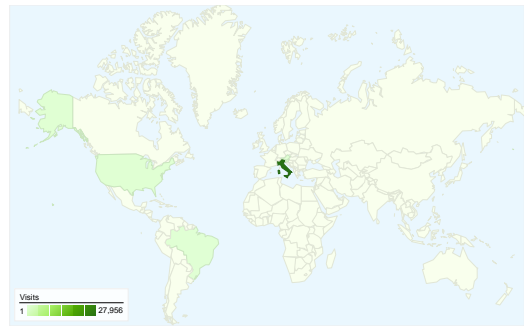

Site Usage

28,590 Visits

44.53% Bounce Rate

119,735 Pageviews

00:04:16 Avg. Time on Site

4.19 Pages/Visit

54.55% % New Visits

Traffic Sources Overview

- **Search Engines**
20,319.00 (71.07%)
- **Direct Traffic**
5,094.00 (17.82%)
- **Referring Sites**
3,177.00 (11.11%)

Map Overlay

Visitors Overview

Visitors
15,683

Content Overview

Pages	Pageviews	% Pageviews
/	24,151	20.17%
/node/189	2,958	2.47%
/node/64	2,630	2.20%
/node/62	2,394	2.00%
/node/77	2,016	1.68%

All traffic sources sent a total of 28,590 visits

-  17.82% Direct Traffic
-  11.11% Referring Sites
-  71.07% Search Engines

- Search Engines
20,319.00 (71.07%)
- Direct Traffic
5,094.00 (17.82%)
- Referring Sites
3,177.00 (11.11%)

1 - 10 of 9,206

28,590 visits came from 65 countries/territories

Site Usage

Country/Territory	Visits	Pages/Visit	Avg. Time on Site	% New Visits	Bounce Rate
Italy	27,956	4.22	00:04:19	53.98%	44.16%
United States	87	1.76	00:01:59	98.85%	87.36%
Slovenia	65	4.00	00:02:50	61.54%	47.69%
Austria	50	4.28	00:02:46	72.00%	64.00%
Switzerland	49	1.92	00:00:45	95.92%	73.47%
Brazil	49	1.73	00:00:29	38.78%	65.31%
Germany	48	2.83	00:01:43	89.58%	52.08%
France	25	1.92	00:00:32	92.00%	68.00%
(not set)	20	3.50	00:03:28	80.00%	40.00%